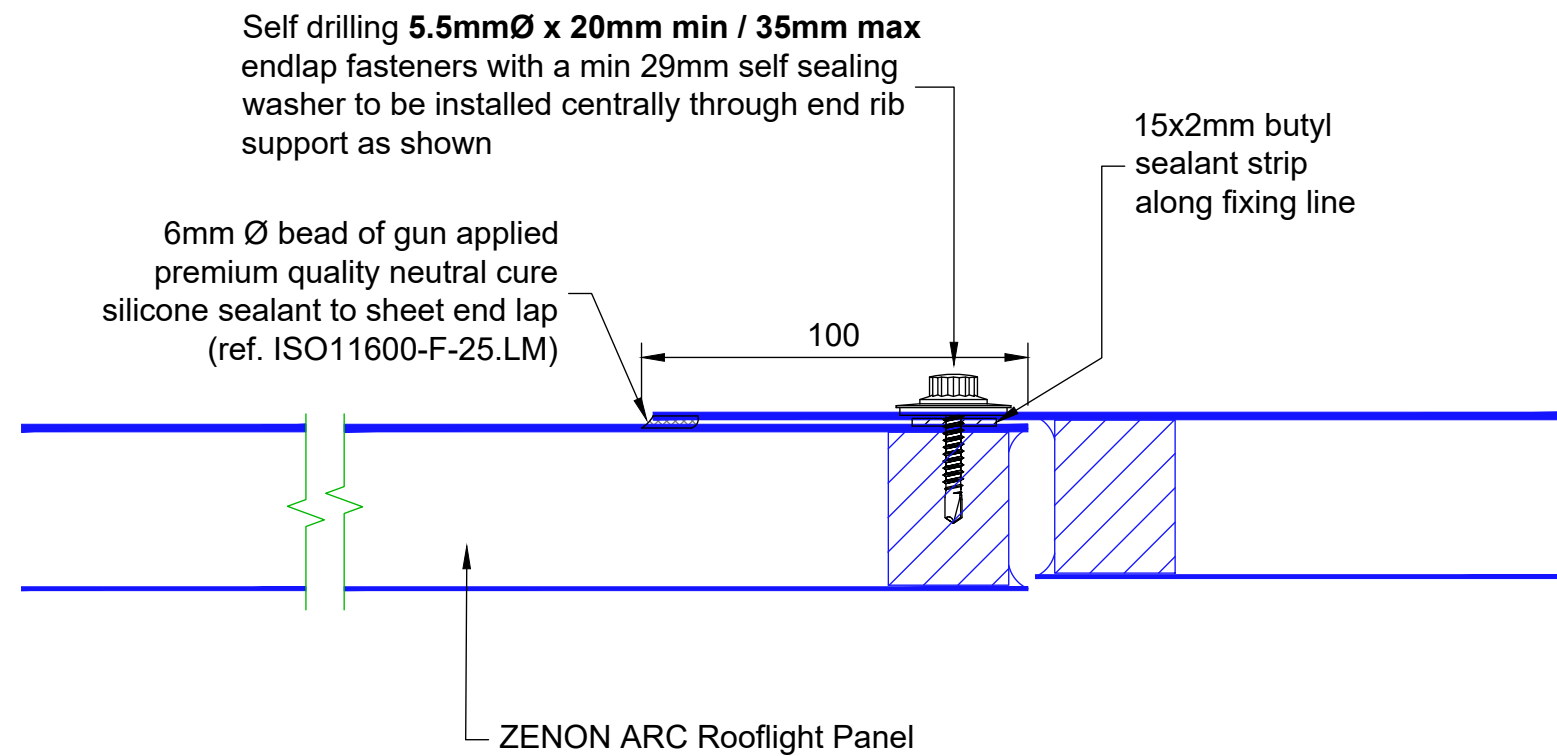

ROOFLIGHT OVERLAP ONTO ENDCAP-SECTION

ROOFLIGHT TO ROOFLIGHT JOINT DETAIL - SECTION

ROOFLIGHT ENDCAP OVERLAP - SECTION

ROOFLIGHT OVERLAP DETAIL

ROOFLIGHT UNDERLAP DETAIL

HAMBLESIDE DANELAW ZENON ARC FOR FLAT ROOF TYPICAL LONG SECTION

ZENON ARC RIDGE DETAIL FOR BARREL VAULT ARRANGEMENT

ROOFLIGHT TO ROOFLIGHT JOINT DETAIL - SECTION

DRAWING TITLE Zenon ARC Typical Curved Roof Apex Detail		
PROJECT NA		
CLIENT HDL		
DRAWN DB	DATE 30.11.2017	SHEET 3 of 3
SCALE NTS	PAPER SIZE A4	REVISION B
DRAWING NO RT-ARC		
Hambleside Danelaw Ltd T 01327 701900 F 01327 701909 www.hambleside-danelaw.co.uk		
- All dimensions are in millimetres unless otherwise stated - All dimensions to be checked on site - Do not scale © Hambleside Danelaw Ltd, own the copyright of this document which is supplied in confidence, this document must not be used for any other purpose other than that it is supplied for.		
 ZENON LOW CARBON DAYLIGHT SOLUTIONS		