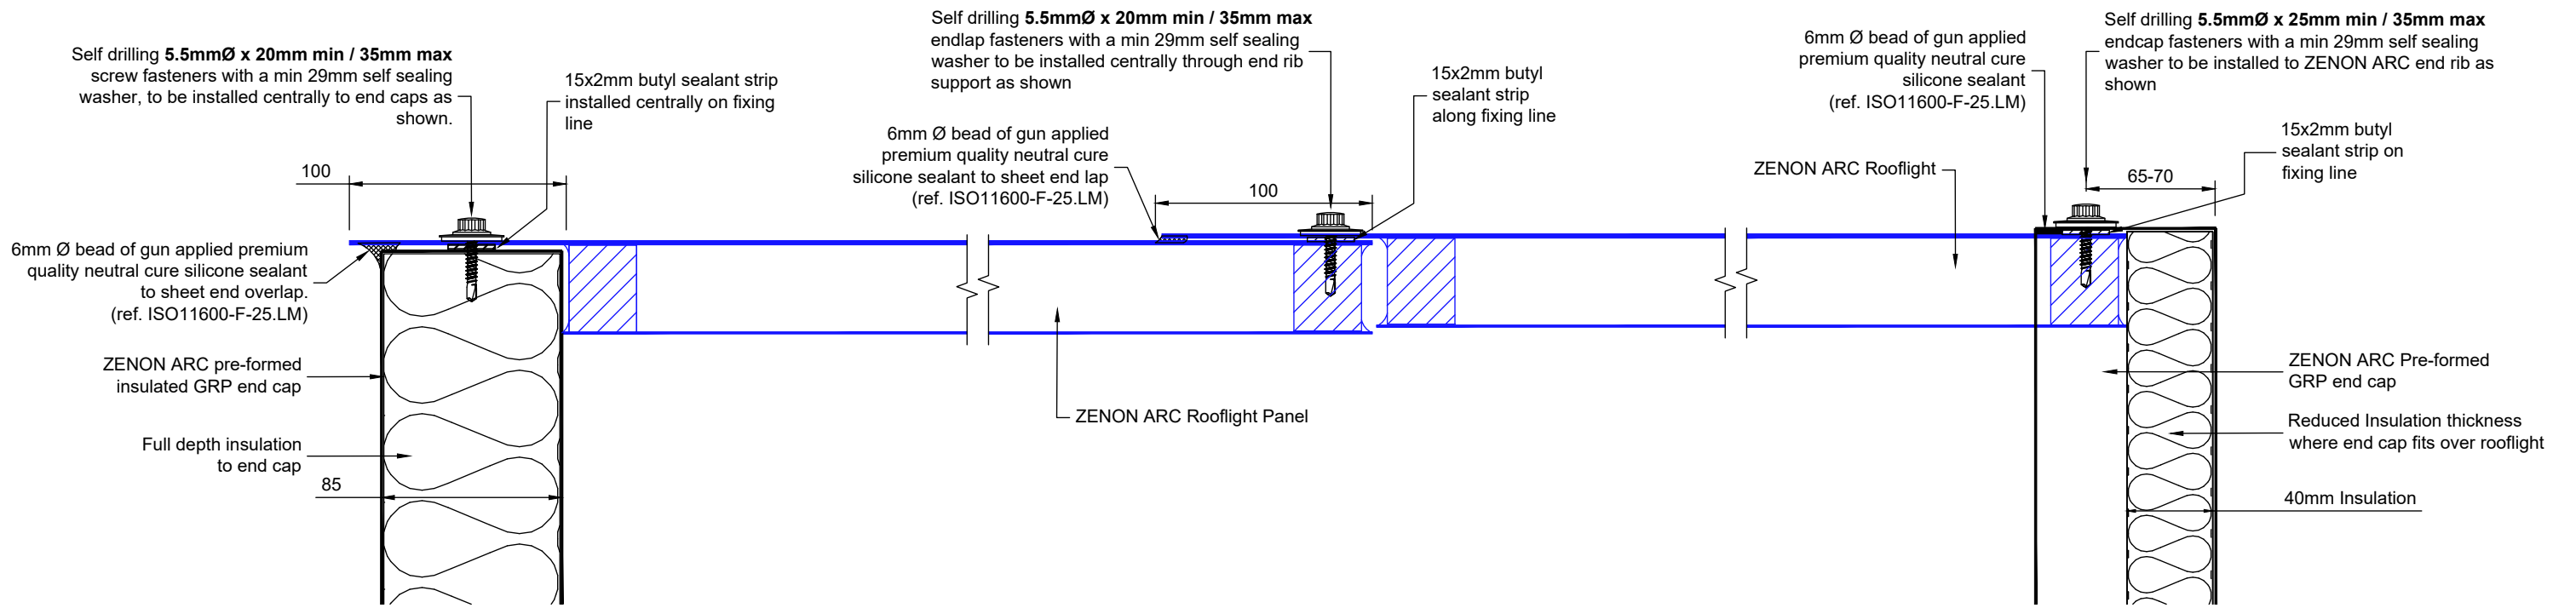

HAMBLESIDE DANELAW ZENON ARC
TYPICAL CROSS SECTION

HAMBLESIDE DANELAW ZENON ARC FOR TOPDEK
TYPICAL CROSS SECTION

HAMBLESIDE DANELAW ZENON ARC FOR FLAT ROOF
TYPICAL CROSS SECTION

DRAWING TITLE		
ARC Light Typical Details		
PROJECT		
NA		
CLIENT		
HDL		
DRAWN	DATE	SHEET
DB	30.11.2017	1 of 3
SCALE	PAPER SIZE	REVISION
NTS	A3	B
DRAWING NO		
RT-ARC		
Hambleside Danelaw Ltd		
T 01327 701900		
F 01327 701909		
www.hambleside-danelaw.co.uk		
- All dimensions are in millimetres unless otherwise stated		
- All dimensions to be checked on site		
- Do not scale		
© Hambleside Danelaw Ltd, own the copyright of this document which is supplied in confidence, this document must not be used for any other purpose other than that it is supplied for.		
 LOW CARBON DAYLIGHT SOLUTIONS		

ROOFLIGHT OVERLAP ONTO ENDCAP-SECTION

ROOFLIGHT TO ROOFLIGHT JOINT DETAIL - SECTION

ROOFLIGHT ENDCAP OVERLAP - SECTION

ROOFLIGHT OVERLAP DETAIL

ROOFLIGHT UNDERLAP DETAIL

HAMBLESIDE DANELAW ZENON ARC FOR FLAT ROOF TYPICAL LONG SECTION

ZENON ARC RIDGE DETAIL FOR BARREL VAULT ARRANGEMENT

ROOFLIGHT TO ROOFLIGHT JOINT DETAIL - SECTION

DRAWING TITLE Zenon ARC Typical Curved Roof Apex Detail		
PROJECT NA		
CLIENT HDL		
DRAWN DB	DATE 30.11.2017	SHEET 3 of 3
SCALE NTS	PAPER SIZE A4	REVISION B
DRAWING NO RT-ARC		
Hambleside Danelaw Ltd T 01327 701900 F 01327 701909 www.hambleside-danelaw.co.uk		
- All dimensions are in millimetres unless otherwise stated - All dimensions to be checked on site - Do not scale © Hambleside Danelaw Ltd, own the copyright of this document which is supplied in confidence, this document must not be used for any other purpose other than that it is supplied for.		
 ZENON LOW CARBON DAYLIGHT SOLUTIONS		