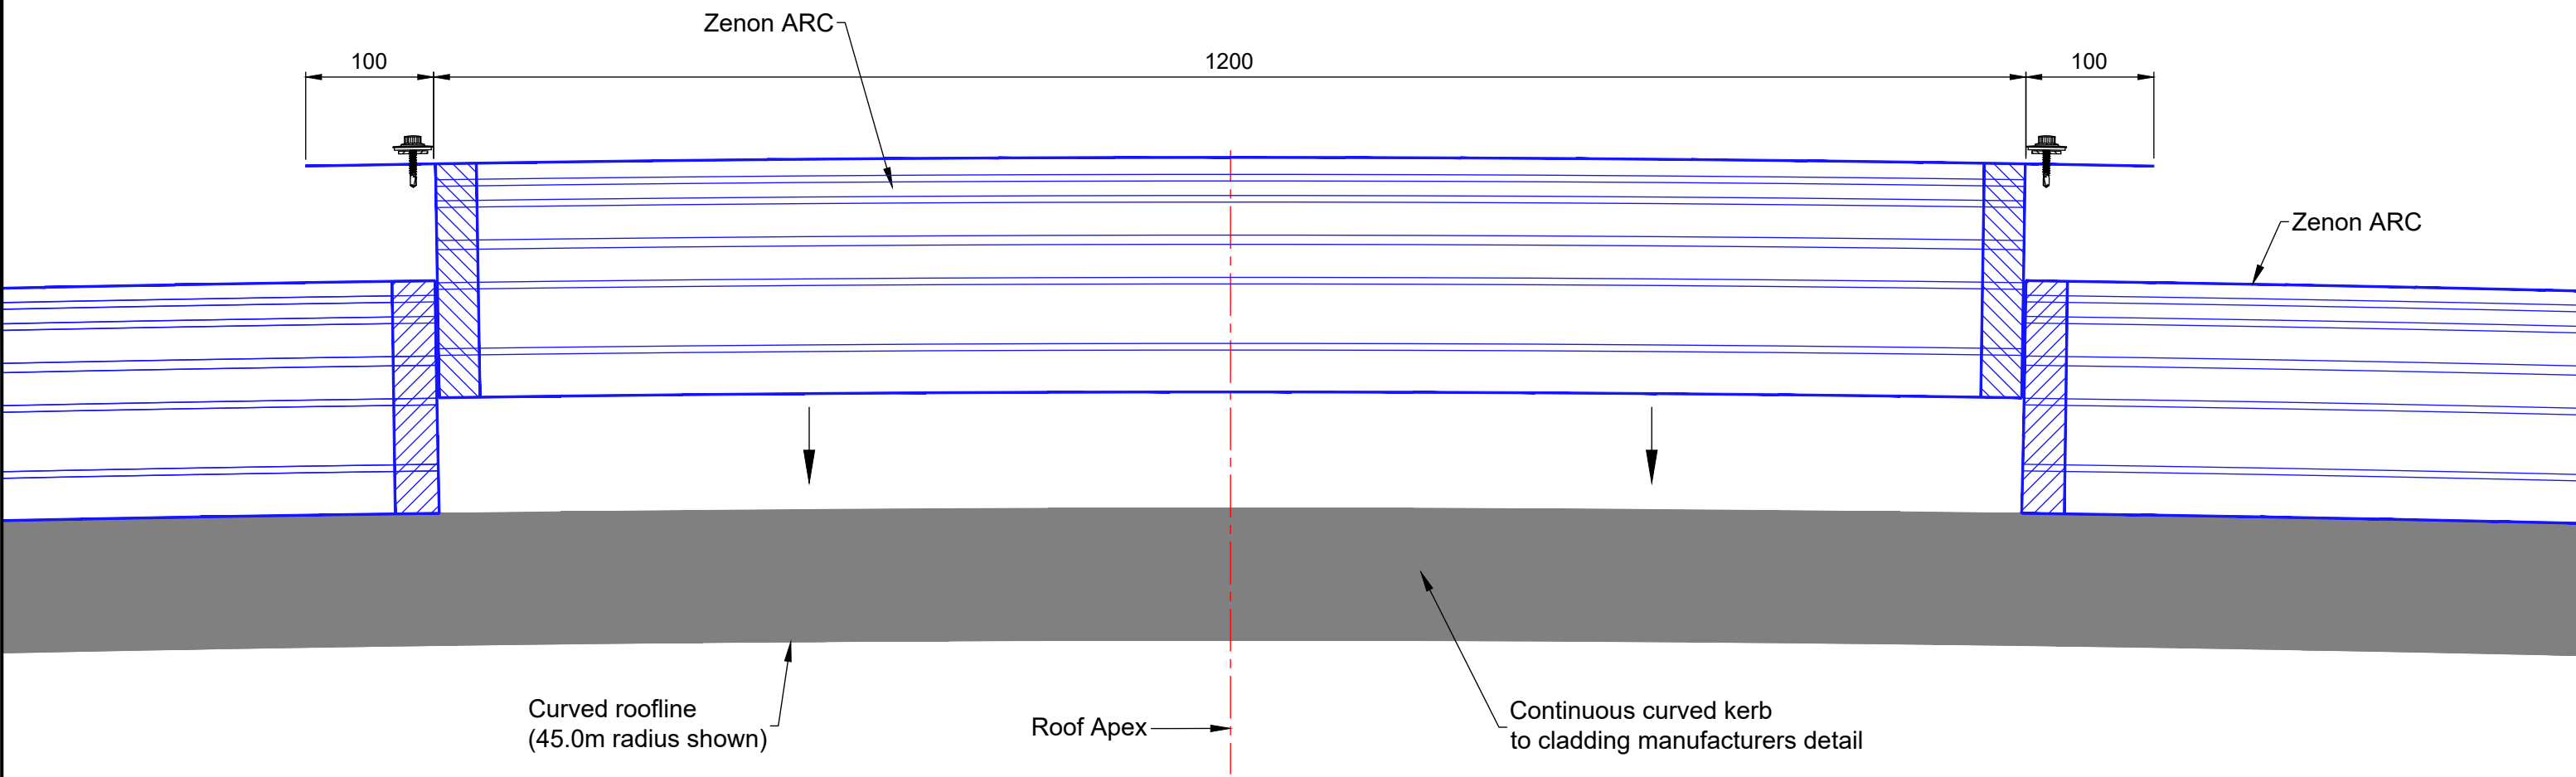

ROOFLIGHT OVERLAP ONTO ENDCAP-SECTION

ROOFLIGHT TO ROOFLIGHT JOINT DETAIL - SECTION

ROOFLIGHT ENDCAP OVERLAP - SECTION

ROOFLIGHT OVERLAP DETAIL

ROOFLIGHT UNDERLAP DETAIL

HAMBLESIDE DANELAW ZENON ARC FOR FLAT ROOF TYPICAL LONG SECTION

DRAWING TITLE		
ARC Light Typical Details		
PROJECT		
NA		
CLIENT		
HDL		
DRAWN	DATE	SHEET
DB	30.11.2017	2 of 3
SCALE	PAPER SIZE	REVISION
NTS	A3	B
DRAWING NO		
RT-ARC		
Hambleside Danelaw Ltd		
T 01327 701900		
F 01327 701909		
www.hambleside-danelaw.co.uk		
- All dimensions are in millimetres unless otherwise stated		
- All dimensions to be checked on site		
- Do not scale		
© Hambleside Danelaw Ltd, own the copyright of this document which is supplied in confidence, this document must not be used for any other purpose other than that it is supplied for.		
		

ZENON ARC RIDGE DETAIL FOR BARREL VAULT ARRANGEMENT

ROOFLIGHT TO ROOFLIGHT JOINT DETAIL - SECTION

DRAWING TITLE Zenon ARC Typical Curved Roof Apex Detail		
PROJECT NA		
CLIENT HDL		
DRAWN DB	DATE 30.11.2017	SHEET 3 of 3
SCALE NTS	PAPER SIZE A4	REVISION B
DRAWING NO RT-ARC		
Hambleside Danelaw Ltd T 01327 701900 F 01327 701909 www.hambleside-danelaw.co.uk		
- All dimensions are in millimetres unless otherwise stated - All dimensions to be checked on site - Do not scale © Hambleside Danelaw Ltd, own the copyright of this document which is supplied in confidence, this document must not be used for any other purpose other than that it is supplied for.		
 ZENON LOW CARBON DAYLIGHT SOLUTIONS		