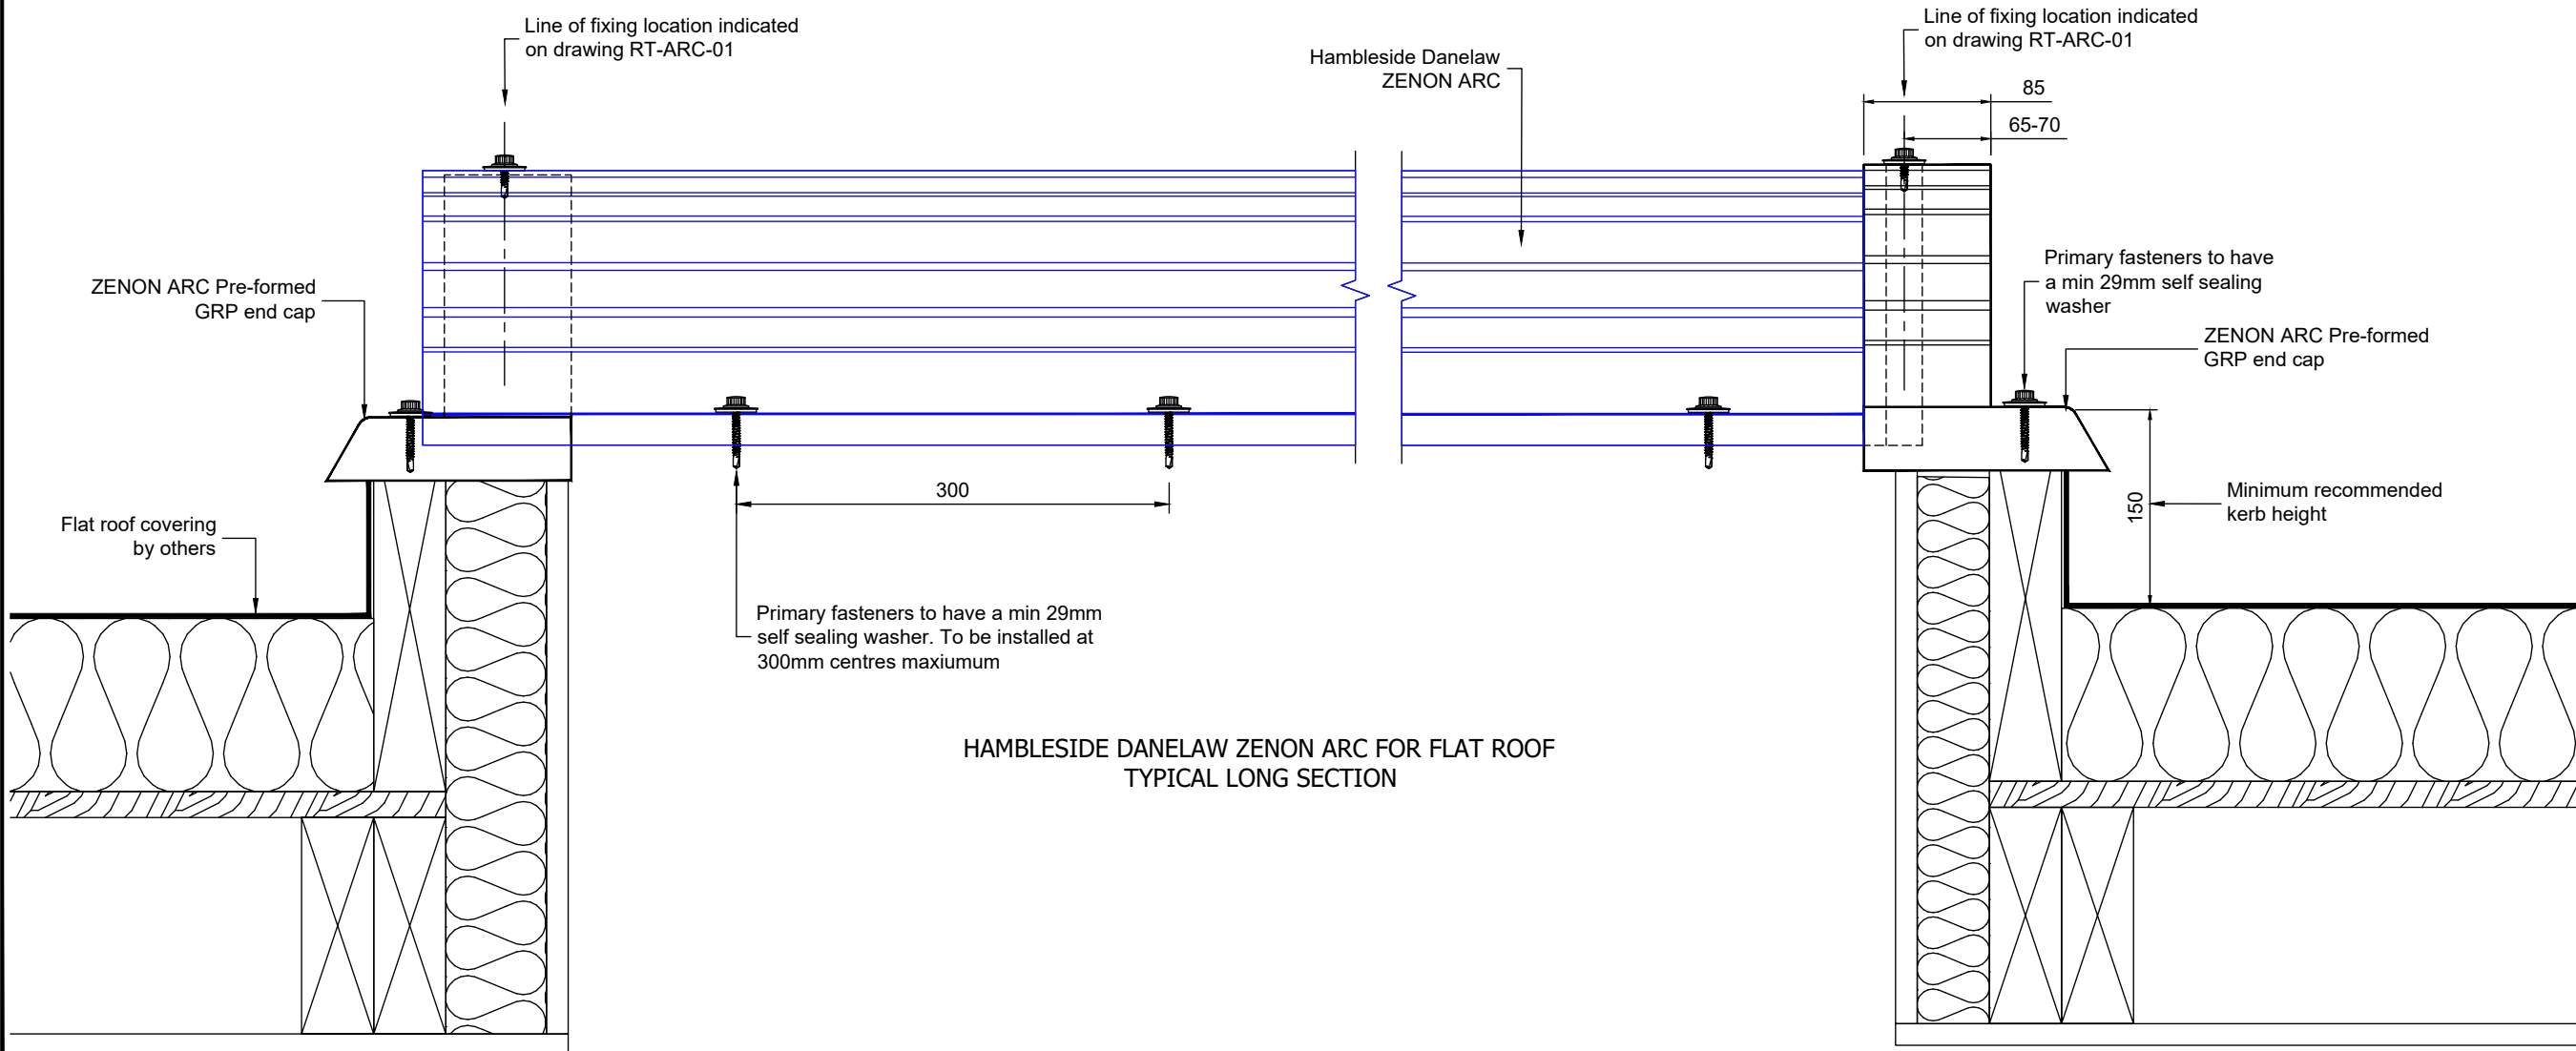

ROOFLIGHT OVERLAP ONTO ENDCAP-SECTION

ROOFLIGHT TO ROOFLIGHT JOINT DETAIL - SECTION

ROOFLIGHT ENDCAP OVERLAP - SECTION

ROOFLIGHT OVERLAP DETAIL

ROOFLIGHT UNDERLAP DETAIL

HAMBLESIDE DANELAW ZENON ARC FOR FLAT ROOF TYPICAL LONG SECTION

DRAWING TITLE		
ARC Light Typical Details		
PROJECT		
NA		
CLIENT		
HDL		
DRAWN	DATE	SHEET
DB	30.11.2017	2 of 3
SCALE	PAPER SIZE	REVISION
NTS	A3	B
DRAWING NO		
RT-ARC		
Hambleside Danelaw Ltd		
T 01327 701900		
F 01327 701909		
www.hambleside-danelaw.co.uk		
- All dimensions are in millimetres unless otherwise stated		
- All dimensions to be checked on site		
- Do not scale		
© Hambleside Danelaw Ltd, own the copyright of this document which is supplied in confidence, this document must not be used for any other purpose other than that it is supplied for.		
		

ZENON ARC RIDGE DETAIL FOR BARREL VAULT ARRANGEMENT

ROOFLIGHT TO ROOFLIGHT JOINT DETAIL - SECTION

DRAWING TITLE Zenon ARC Typical Curved Roof Apex Detail		
PROJECT NA		
CLIENT HDL		
DRAWN DB	DATE 30.11.2017	SHEET 3 of 3
SCALE NTS	PAPER SIZE A4	REVISION B
DRAWING NO RT-ARC		
Hambleside Danelaw Ltd T 01327 701900 F 01327 701909 www.hambleside-danelaw.co.uk		
- All dimensions are in millimetres unless otherwise stated - All dimensions to be checked on site - Do not scale © Hambleside Danelaw Ltd, own the copyright of this document which is supplied in confidence, this document must not be used for any other purpose other than that it is supplied for.		
 ZENON LOW CARBON DAYLIGHT SOLUTIONS		