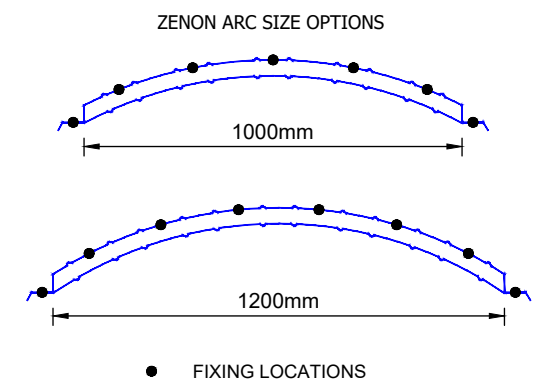

HAMBLESIDE DANELAW ZENON ARC
TYPICAL CROSS SECTION

HAMBLESIDE DANELAW ZENON ARC FOR TOPDEK
TYPICAL CROSS SECTION

HAMBLESIDE DANELAW ZENON ARC FOR FLAT ROOF
TYPICAL CROSS SECTION

DRAWING TITLE		
ARC Light Typical Details		
PROJECT		
NA		
CLIENT		
HDL		
DRAWN	DATE	SHEET
DB	30.11.2017	1 of 3
SCALE	PAPER SIZE	REVISION
NTS	A3	B
DRAWING NO		
RT-ARC		
Hambleside Danelaw Ltd		
T 01327 701900		
F 01327 701909		
www.hambleside-danelaw.co.uk		
- All dimensions are in millimetres unless otherwise stated		
- All dimensions to be checked on site		
- Do not scale		
© Hambleside Danelaw Ltd, own the copyright of this document which is supplied in confidence, this document must not be used for any other purpose other than that it is supplied for.		
 LOW CARBON DAYLIGHT SOLUTIONS		

ROOFLIGHT OVERLAP ONTO ENDCAP-SECTION

ROOFLIGHT TO ROOFLIGHT JOINT DETAIL - SECTION

ROOFLIGHT ENDCAP OVERLAP - SECTION

ROOFLIGHT OVERLAP DETAIL

ROOFLIGHT UNDERLAP DETAIL

HAMBLESIDE DANELAW ZENON ARC FOR FLAT ROOF TYPICAL LONG SECTION

DRAWING TITLE		
ARC Light Typical Details		
PROJECT		
NA		
CLIENT		
HDL		
DRAWN	DATE	SHEET
DB	30.11.2017	2 of 3
SCALE	PAPER SIZE	REVISION
NTS	A3	B
DRAWING NO		
RT-ARC		
Hambleside Danelaw Ltd		
T 01327 701900		
F 01327 701909		
www.hambleside-danelaw.co.uk		
- All dimensions are in millimetres unless otherwise stated		
- All dimensions to be checked on site		
- Do not scale		
© Hambleside Danelaw Ltd, own the copyright of this document which is supplied in confidence, this document must not be used for any other purpose other than that it is supplied for.		
		