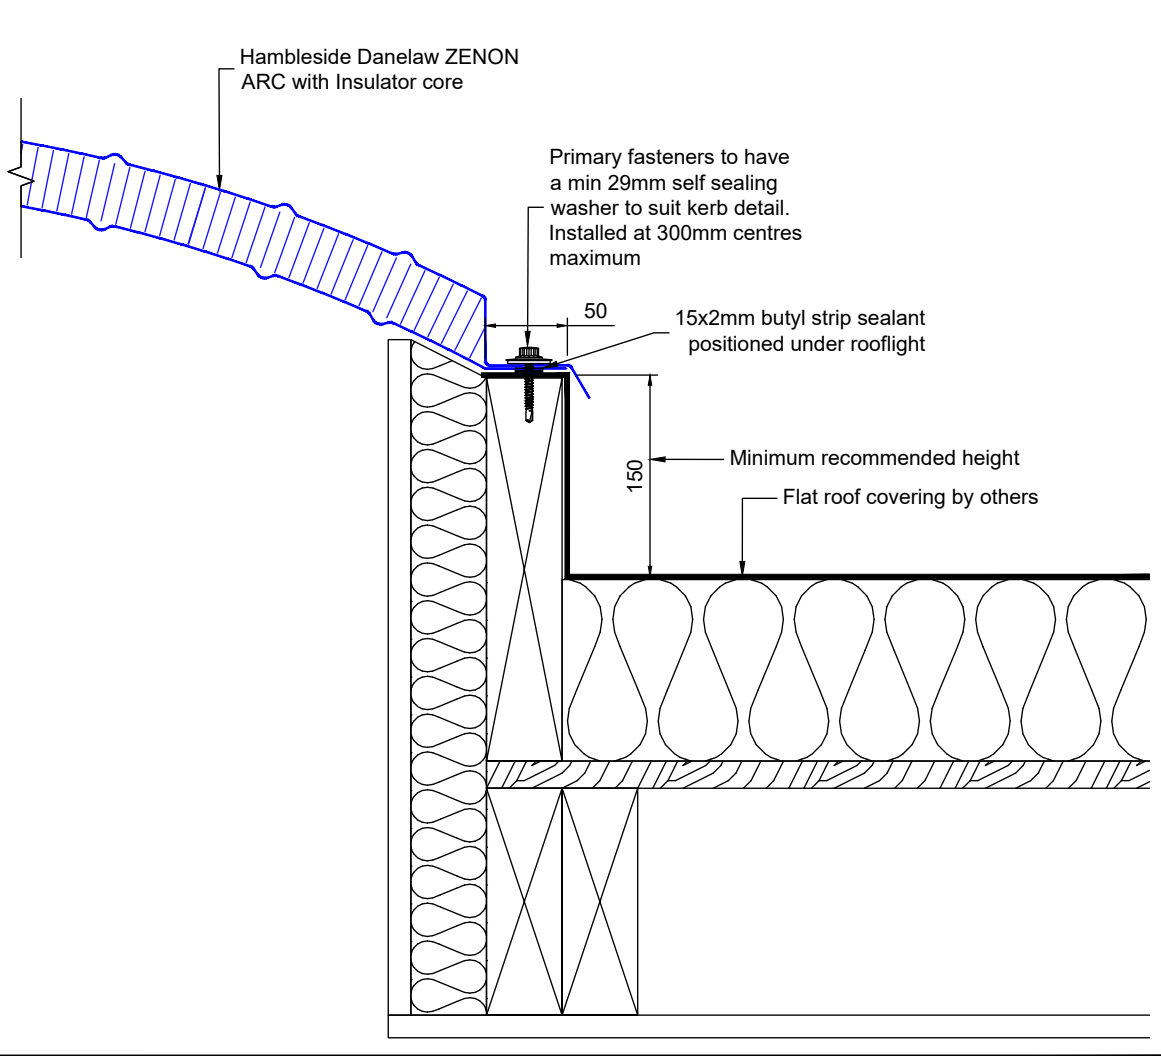

HAMBLESIDE DANELAW ZENON ARC
TYPICAL CROSS SECTION

HAMBLESIDE DANELAW ZENON ARC FOR TOPDEK
TYPICAL CROSS SECTION

HAMBLESIDE DANELAW ZENON ARC FOR FLAT ROOF
TYPICAL CROSS SECTION

DRAWING TITLE		
ARC Light Typical Details		
PROJECT		
NA		
CLIENT		
HDL		
DRAWN	DATE	SHEET
DB	30.11.2017	1 of 3
SCALE	PAPER SIZE	REVISION
NTS	A3	B
DRAWING NO		
RT-ARC		
Hambleside Danelaw Ltd		
T 01327 701900		
F 01327 701909		
www.hambleside-danelaw.co.uk		
- All dimensions are in millimetres unless otherwise stated		
- All dimensions to be checked on site		
- Do not scale		
© Hambleside Danelaw Ltd, own the copyright of this document which is supplied in confidence, this document must not be used for any other purpose other than that it is supplied for.		
 LOW CARBON DAYLIGHT SOLUTIONS		

ROOFLIGHT OVERLAP ONTO ENDCAP-SECTION

ROOFLIGHT TO ROOFLIGHT JOINT DETAIL - SECTION

ROOFLIGHT ENDCAP OVERLAP - SECTION

ROOFLIGHT OVERLAP DETAIL

ROOFLIGHT UNDERLAP DETAIL

HAMBLESIDE DANELAW ZENON ARC FOR FLAT ROOF TYPICAL LONG SECTION

ZENON ARC RIDGE DETAIL FOR BARREL VAULT ARRANGEMENT

ROOFLIGHT TO ROOFLIGHT JOINT DETAIL - SECTION

DRAWING TITLE Zenon ARC Typical Curved Roof Apex Detail		
PROJECT NA		
CLIENT HDL		
DRAWN DB	DATE 30.11.2017	SHEET 3 of 3
SCALE NTS	PAPER SIZE A4	REVISION B
DRAWING NO RT-ARC		
Hambleside Danelaw Ltd T 01327 701900 F 01327 701909 www.hambleside-danelaw.co.uk		
- All dimensions are in millimetres unless otherwise stated - All dimensions to be checked on site - Do not scale © Hambleside Danelaw Ltd, own the copyright of this document which is supplied in confidence, this document must not be used for any other purpose other than that it is supplied for.		
 ZENON LOW CARBON DAYLIGHT SOLUTIONS		