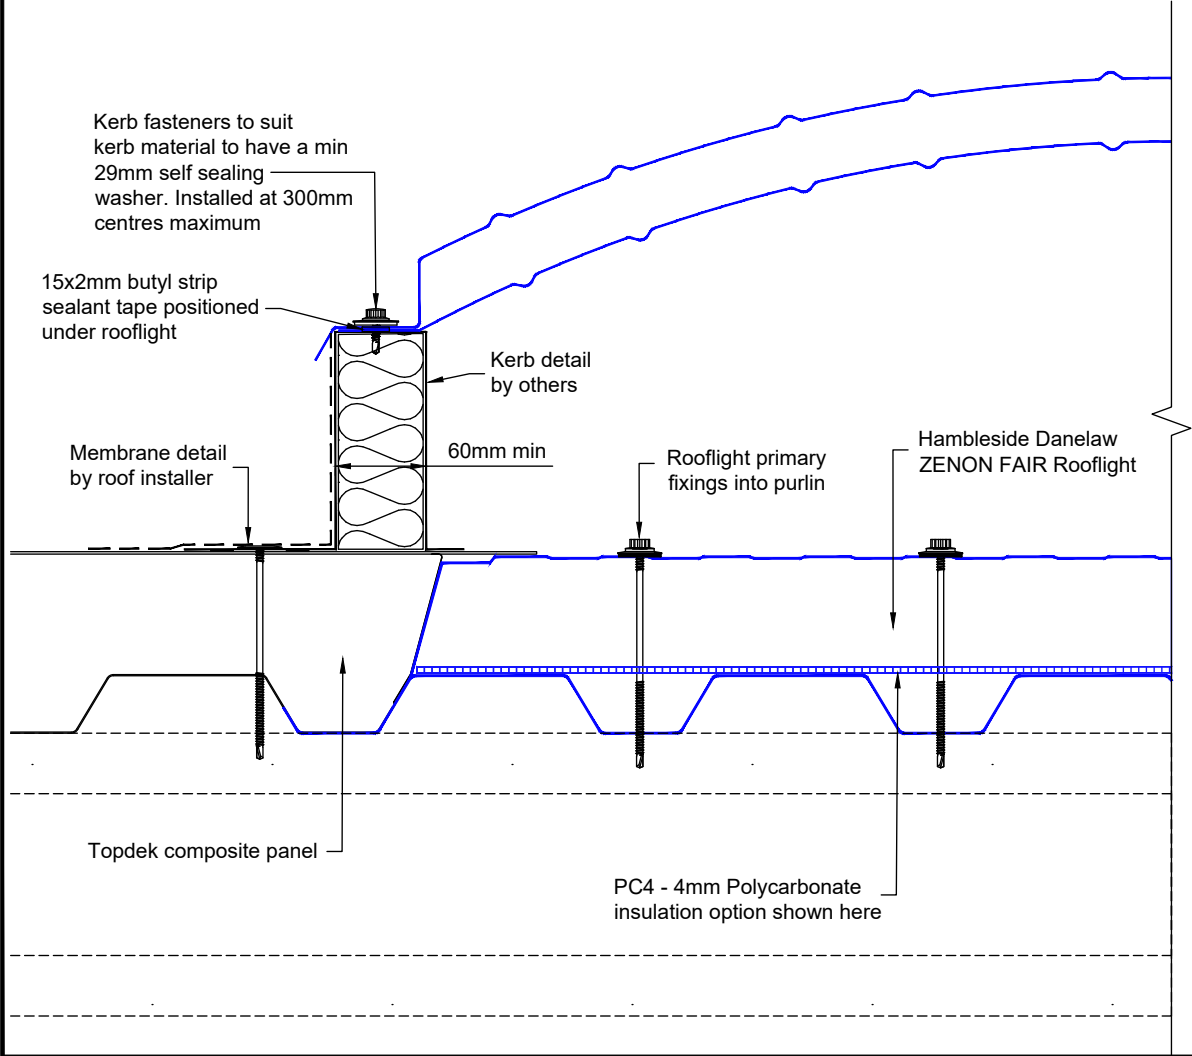

HAMBLESIDE DANELAW ZENON ARC
TYPICAL CROSS SECTION

HAMBLESIDE DANELAW ZENON ARC FOR TOPDEK
TYPICAL CROSS SECTION

HAMBLESIDE DANELAW ZENON ARC FOR FLAT ROOF
TYPICAL CROSS SECTION

DRAWING TITLE		
ARC Light Typical Details		
PROJECT		
NA		
CLIENT		
HDL		
DRAWN	DATE	SHEET
DB	30.11.2017	1 of 3
SCALE	PAPER SIZE	REVISION
NTS	A3	B
DRAWING NO		
RT-ARC		
Hambleside Danelaw Ltd		
T 01327 701900		
F 01327 701909		
www.hambleside-danelaw.co.uk		
- All dimensions are in millimetres unless otherwise stated		
- All dimensions to be checked on site		
- Do not scale		
© Hambleside Danelaw Ltd, own the copyright of this document which is supplied in confidence, this document must not be used for any other purpose other than that it is supplied for.		
 LOW CARBON DAYLIGHT SOLUTIONS		

ROOFLIGHT OVERLAP ONTO ENDCAP-SECTION

ROOFLIGHT TO ROOFLIGHT JOINT DETAIL - SECTION

ROOFLIGHT ENDCAP OVERLAP - SECTION

ROOFLIGHT OVERLAP DETAIL

ROOFLIGHT UNDERLAP DETAIL

HAMBLESIDE DANELAW ZENON ARC FOR FLAT ROOF TYPICAL LONG SECTION

ZENON ARC RIDGE DETAIL FOR BARREL VAULT ARRANGEMENT

ROOFLIGHT TO ROOFLIGHT JOINT DETAIL - SECTION

DRAWING TITLE Zenon ARC Typical Curved Roof Apex Detail		
PROJECT NA		
CLIENT HDL		
DRAWN DB	DATE 30.11.2017	SHEET 3 of 3
SCALE NTS	PAPER SIZE A4	REVISION B
DRAWING NO RT-ARC		
Hambleside Danelaw Ltd T 01327 701900 F 01327 701909 www.hambleside-danelaw.co.uk		
- All dimensions are in millimetres unless otherwise stated - All dimensions to be checked on site - Do not scale © Hambleside Danelaw Ltd, own the copyright of this document which is supplied in confidence, this document must not be used for any other purpose other than that it is supplied for.		
 ZENON LOW CARBON DAYLIGHT SOLUTIONS		