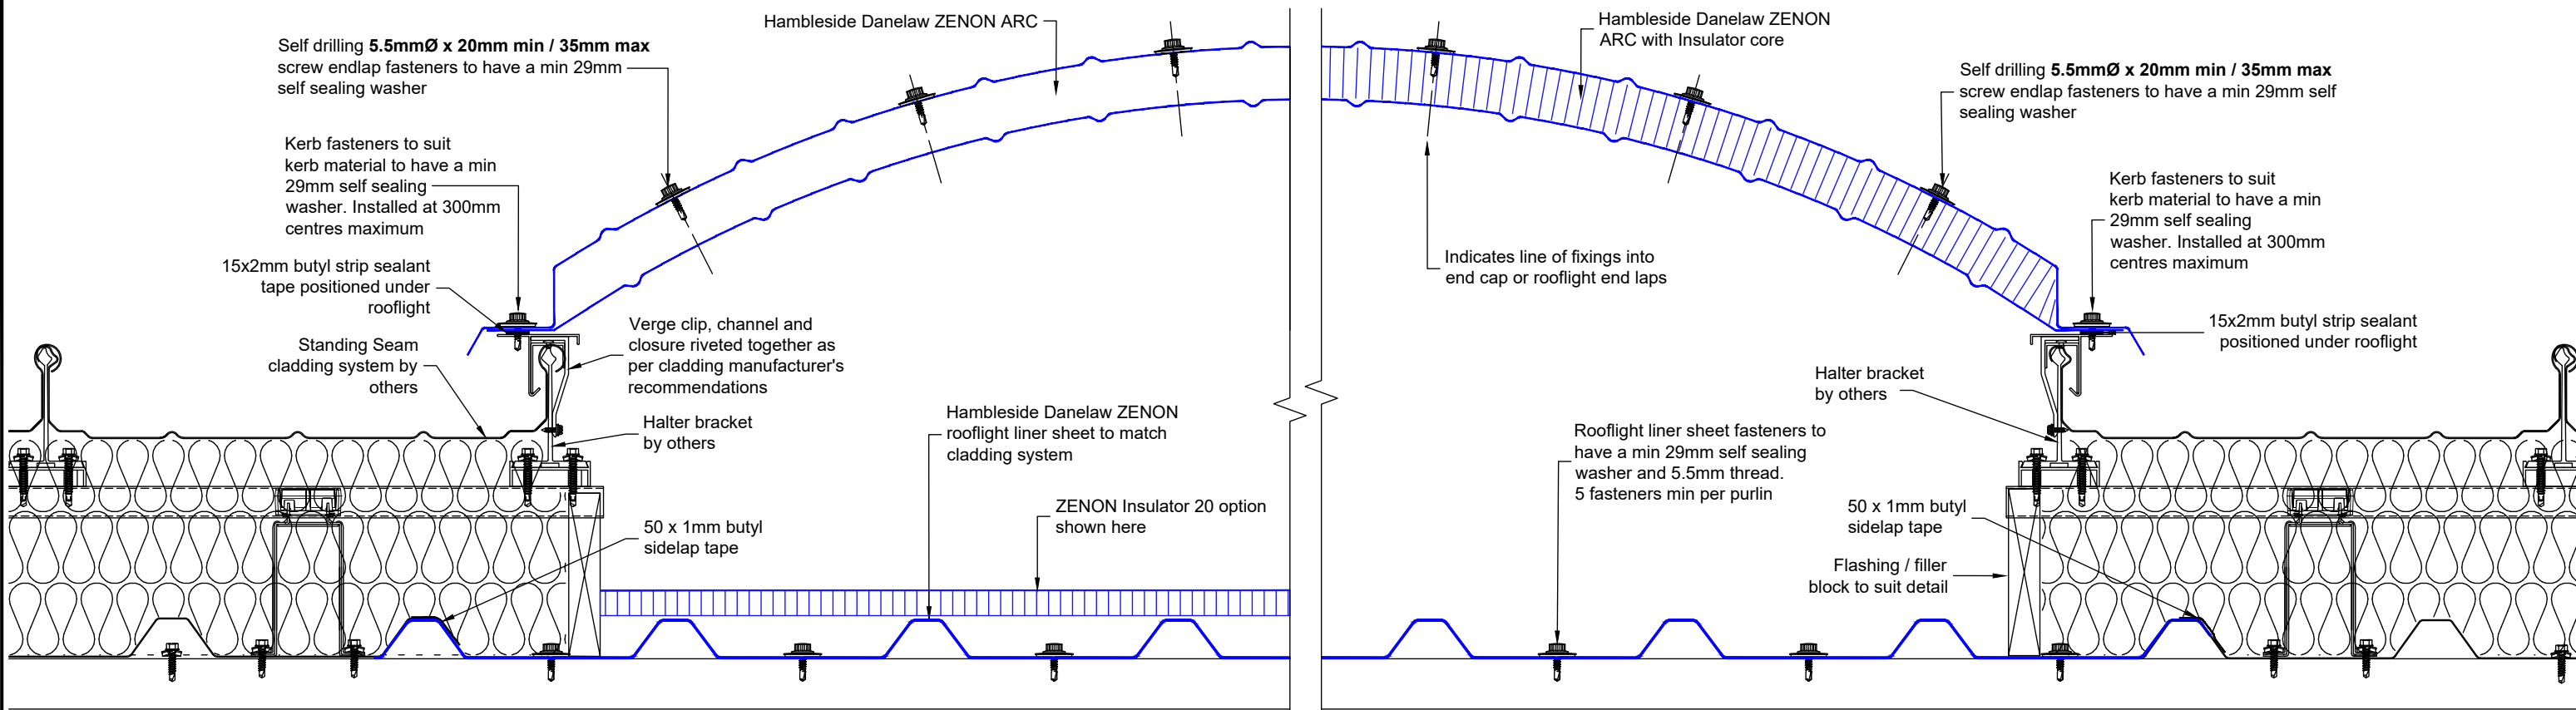

HAMBLESIDE DANELAW ZENON ARC
TYPICAL CROSS SECTION

HAMBLESIDE DANELAW ZENON ARC FOR TOPDEK
TYPICAL CROSS SECTION

HAMBLESIDE DANELAW ZENON ARC FOR FLAT ROOF
TYPICAL CROSS SECTION

DRAWING TITLE		
ARC Light Typical Details		
PROJECT		
NA		
CLIENT		
HDL		
DRAWN	DATE	SHEET
DB	30.11.2017	1 of 3
SCALE	PAPER SIZE	REVISION
NTS	A3	B
DRAWING NO		
RT-ARC		
Hambleside Danelaw Ltd		
T 01327 701900		
F 01327 701909		
www.hambleside-danelaw.co.uk		
- All dimensions are in millimetres unless otherwise stated		
- All dimensions to be checked on site		
- Do not scale		
© Hambleside Danelaw Ltd, own the copyright of this document which is supplied in confidence, this document must not be used for any other purpose other than that it is supplied for.		
 LOW CARBON DAYLIGHT SOLUTIONS		

ROOFLIGHT OVERLAP ONTO ENDCAP-SECTION

ROOFLIGHT TO ROOFLIGHT JOINT DETAIL - SECTION

ROOFLIGHT ENDCAP OVERLAP - SECTION

ROOFLIGHT OVERLAP DETAIL

ROOFLIGHT UNDERLAP DETAIL

HAMBLESIDE DANELAW ZENON ARC FOR FLAT ROOF TYPICAL LONG SECTION

ZENON ARC RIDGE DETAIL FOR BARREL VAULT ARRANGEMENT

ROOFLIGHT TO ROOFLIGHT JOINT DETAIL - SECTION

DRAWING TITLE Zenon ARC Typical Curved Roof Apex Detail		
PROJECT NA		
CLIENT HDL		
DRAWN DB	DATE 30.11.2017	SHEET 3 of 3
SCALE NTS	PAPER SIZE A4	REVISION B
DRAWING NO RT-ARC		
Hambleside Danelaw Ltd T 01327 701900 F 01327 701909 www.hambleside-danelaw.co.uk		
- All dimensions are in millimetres unless otherwise stated - All dimensions to be checked on site - Do not scale © Hambleside Danelaw Ltd, own the copyright of this document which is supplied in confidence, this document must not be used for any other purpose other than that it is supplied for.		
 ZENON LOW CARBON DAYLIGHT SOLUTIONS		