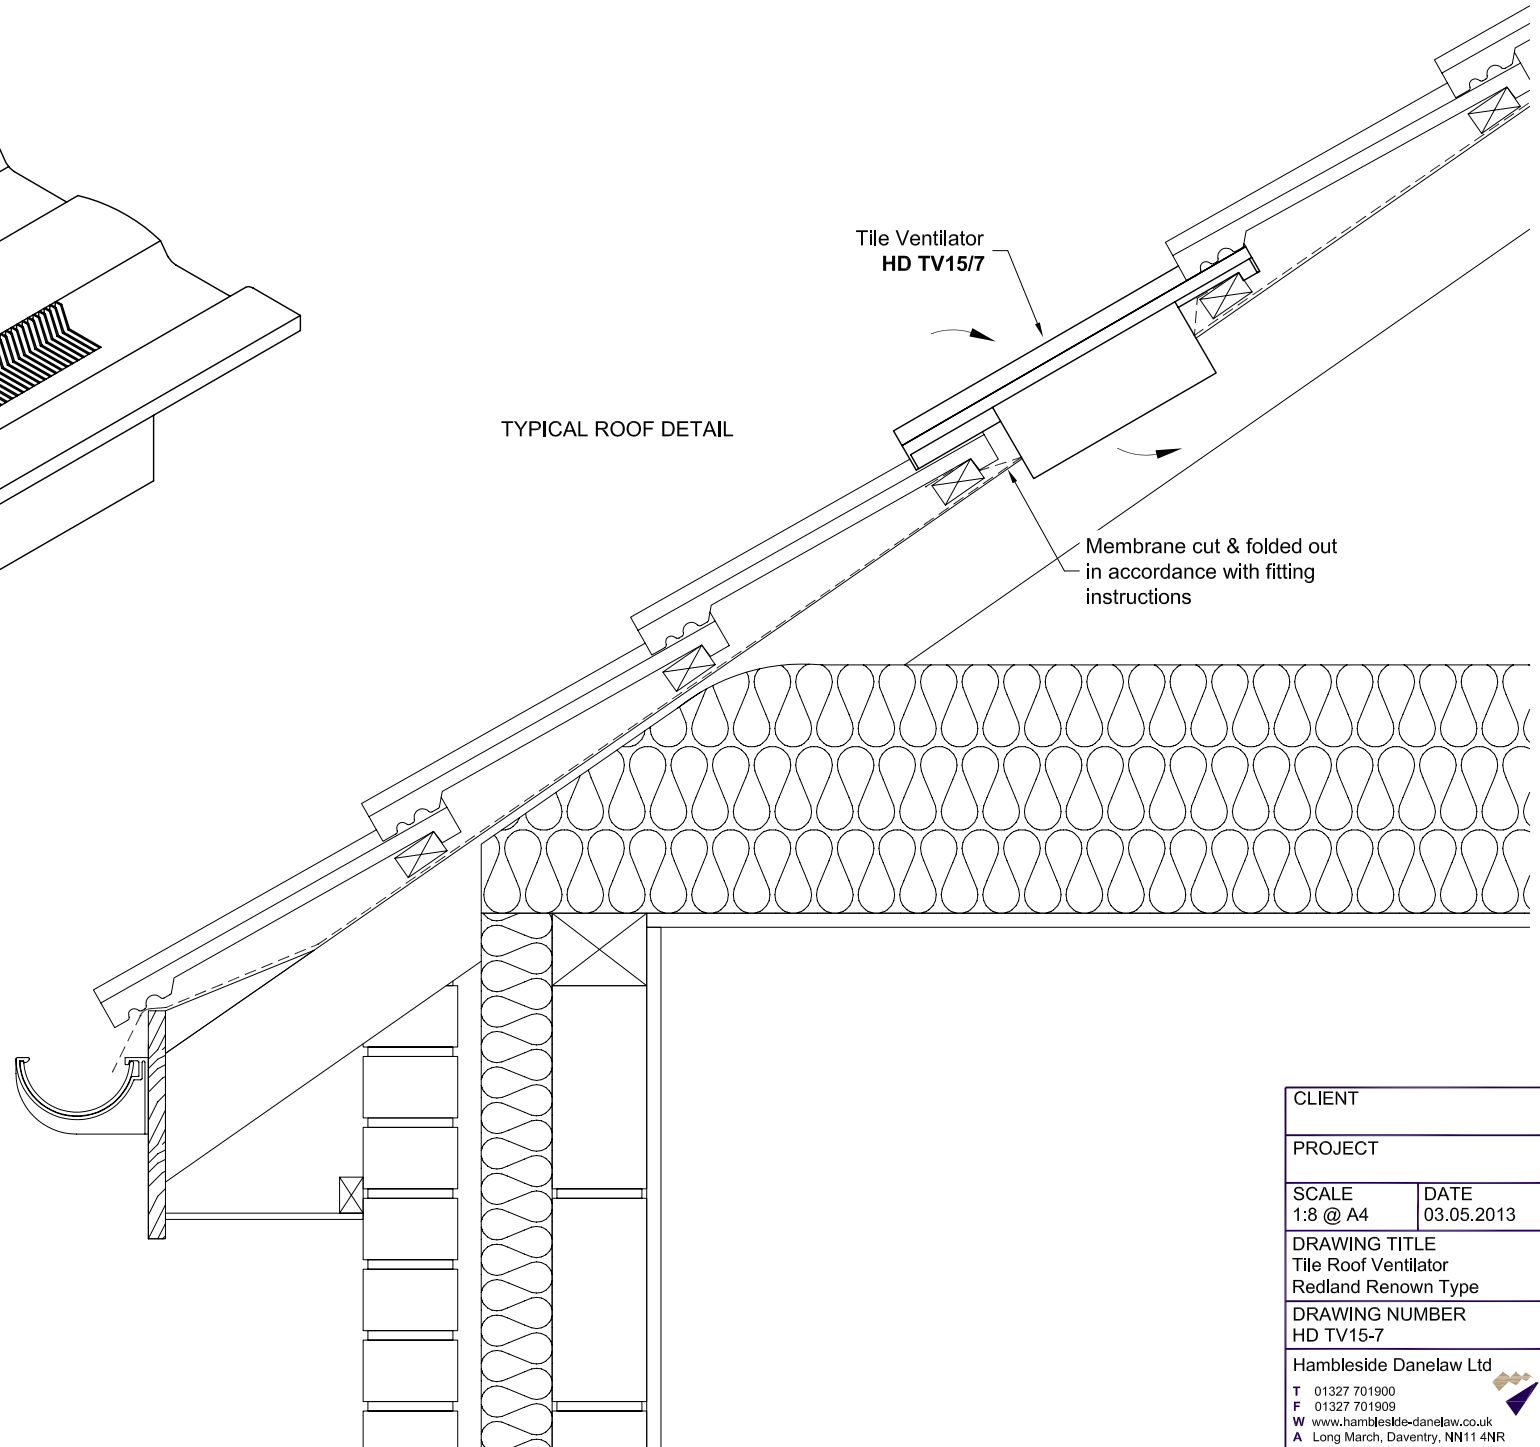

HD TV15/7

Tile roof ventilator for use with:
Redland Renown Type

Airflow: 15,000mm²

TYPICAL ROOF DETAIL

CLIENT	
PROJECT	
SCALE 1:8 @ A4	DATE 03.05.2013
DRAWING TITLE Tile Roof Ventilator Redland Renown Type	
DRAWING NUMBER HD TV15-7	
HambleSide Danelaw Ltd	
T 01327 701900	
F 01327 701909	
W www.hambleSide-danelaw.co.uk	
A Long March, Daventry, NN11 4NR	