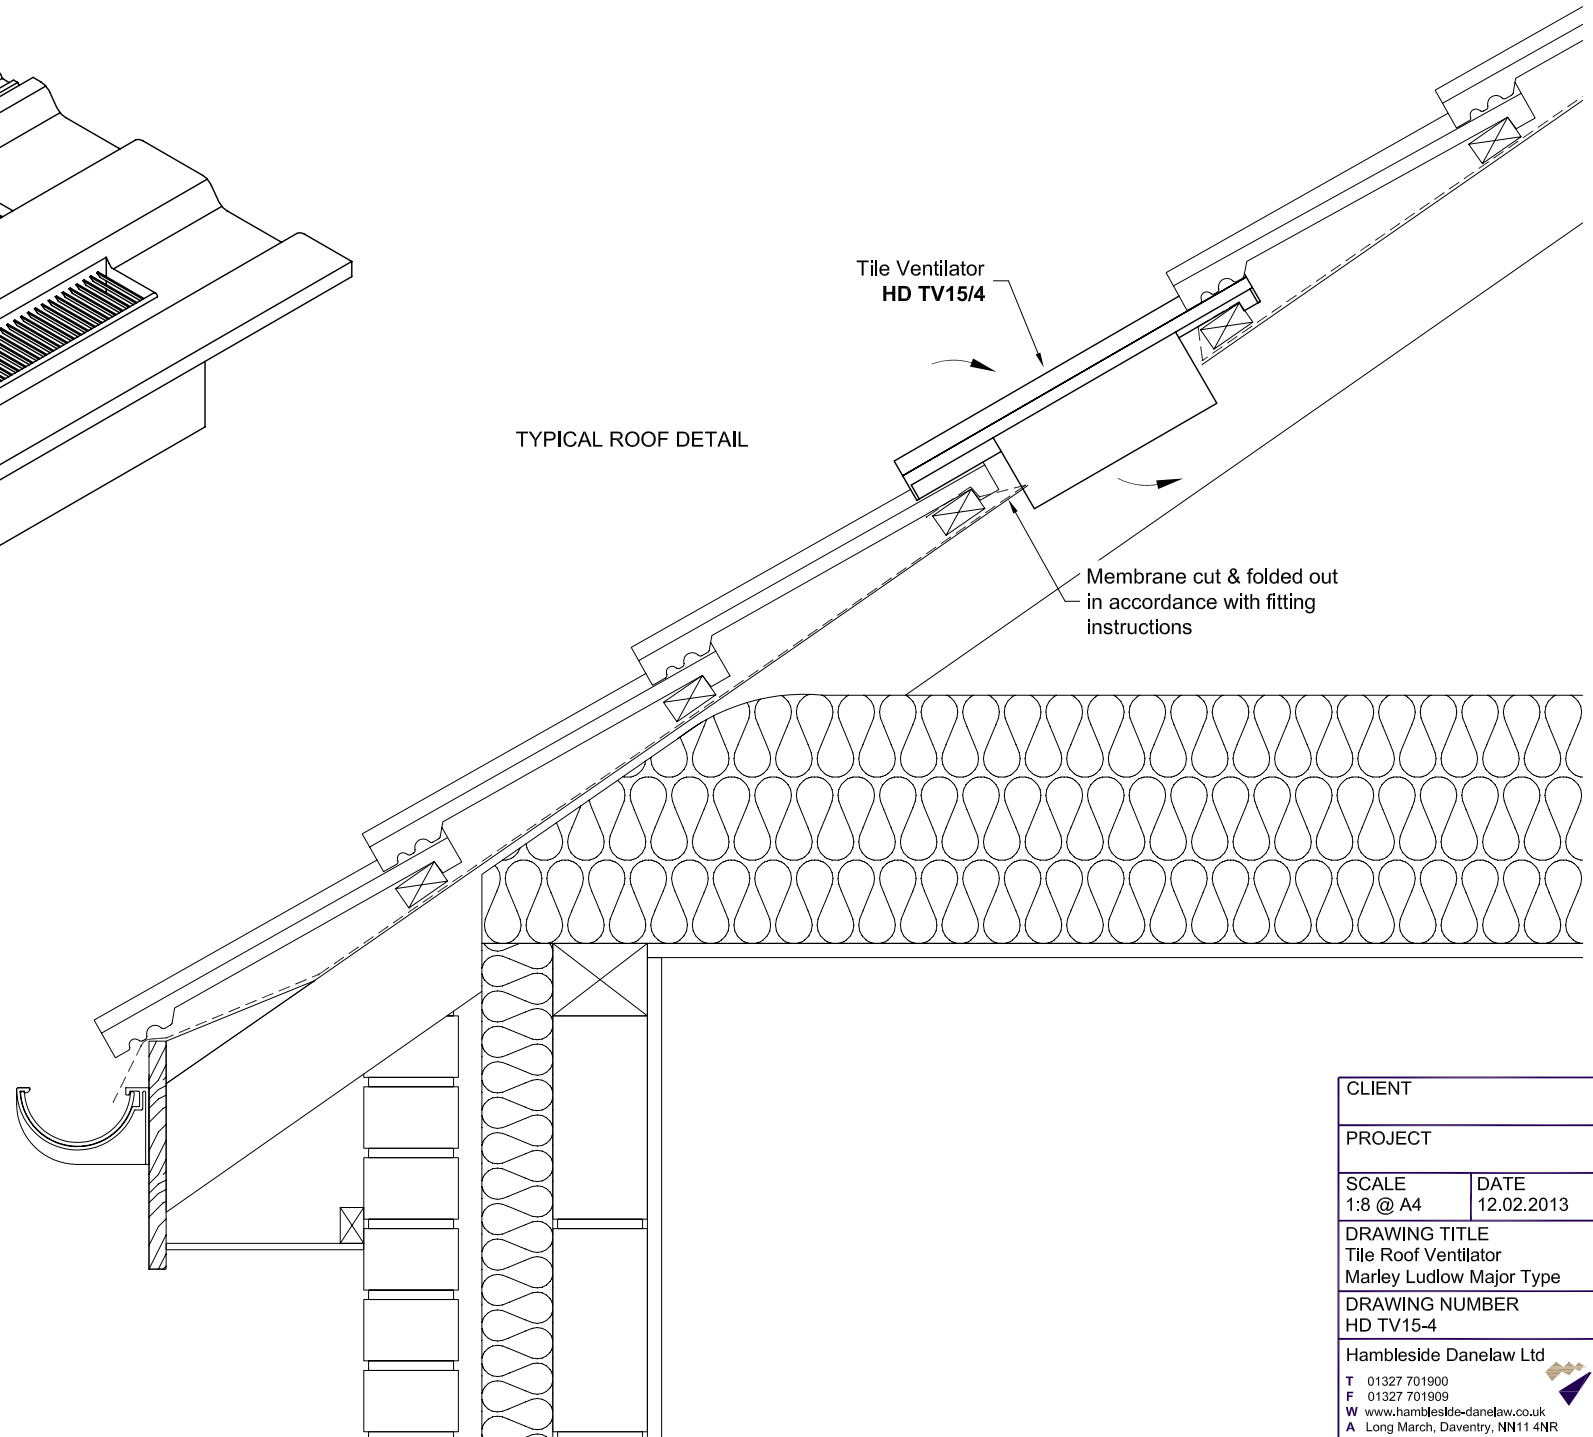

HD TV15/4

Tile roof ventilator for use with:

- Marley Ludlow Major Type
- Russell Cheviot Type

Airflow: 15,000mm²

TYPICAL ROOF DETAIL

CLIENT	
PROJECT	
SCALE 1:8 @ A4	DATE 12.02.2013
DRAWING TITLE Tile Roof Ventilator Marley Ludlow Major Type	
DRAWING NUMBER HD TV15-4	
HambleSide Danelaw Ltd	
T 01327 701900	
F 01327 701909	
W www.hambleSide-danelaw.co.uk	
A Long March, Daventry, NN11 4NR	