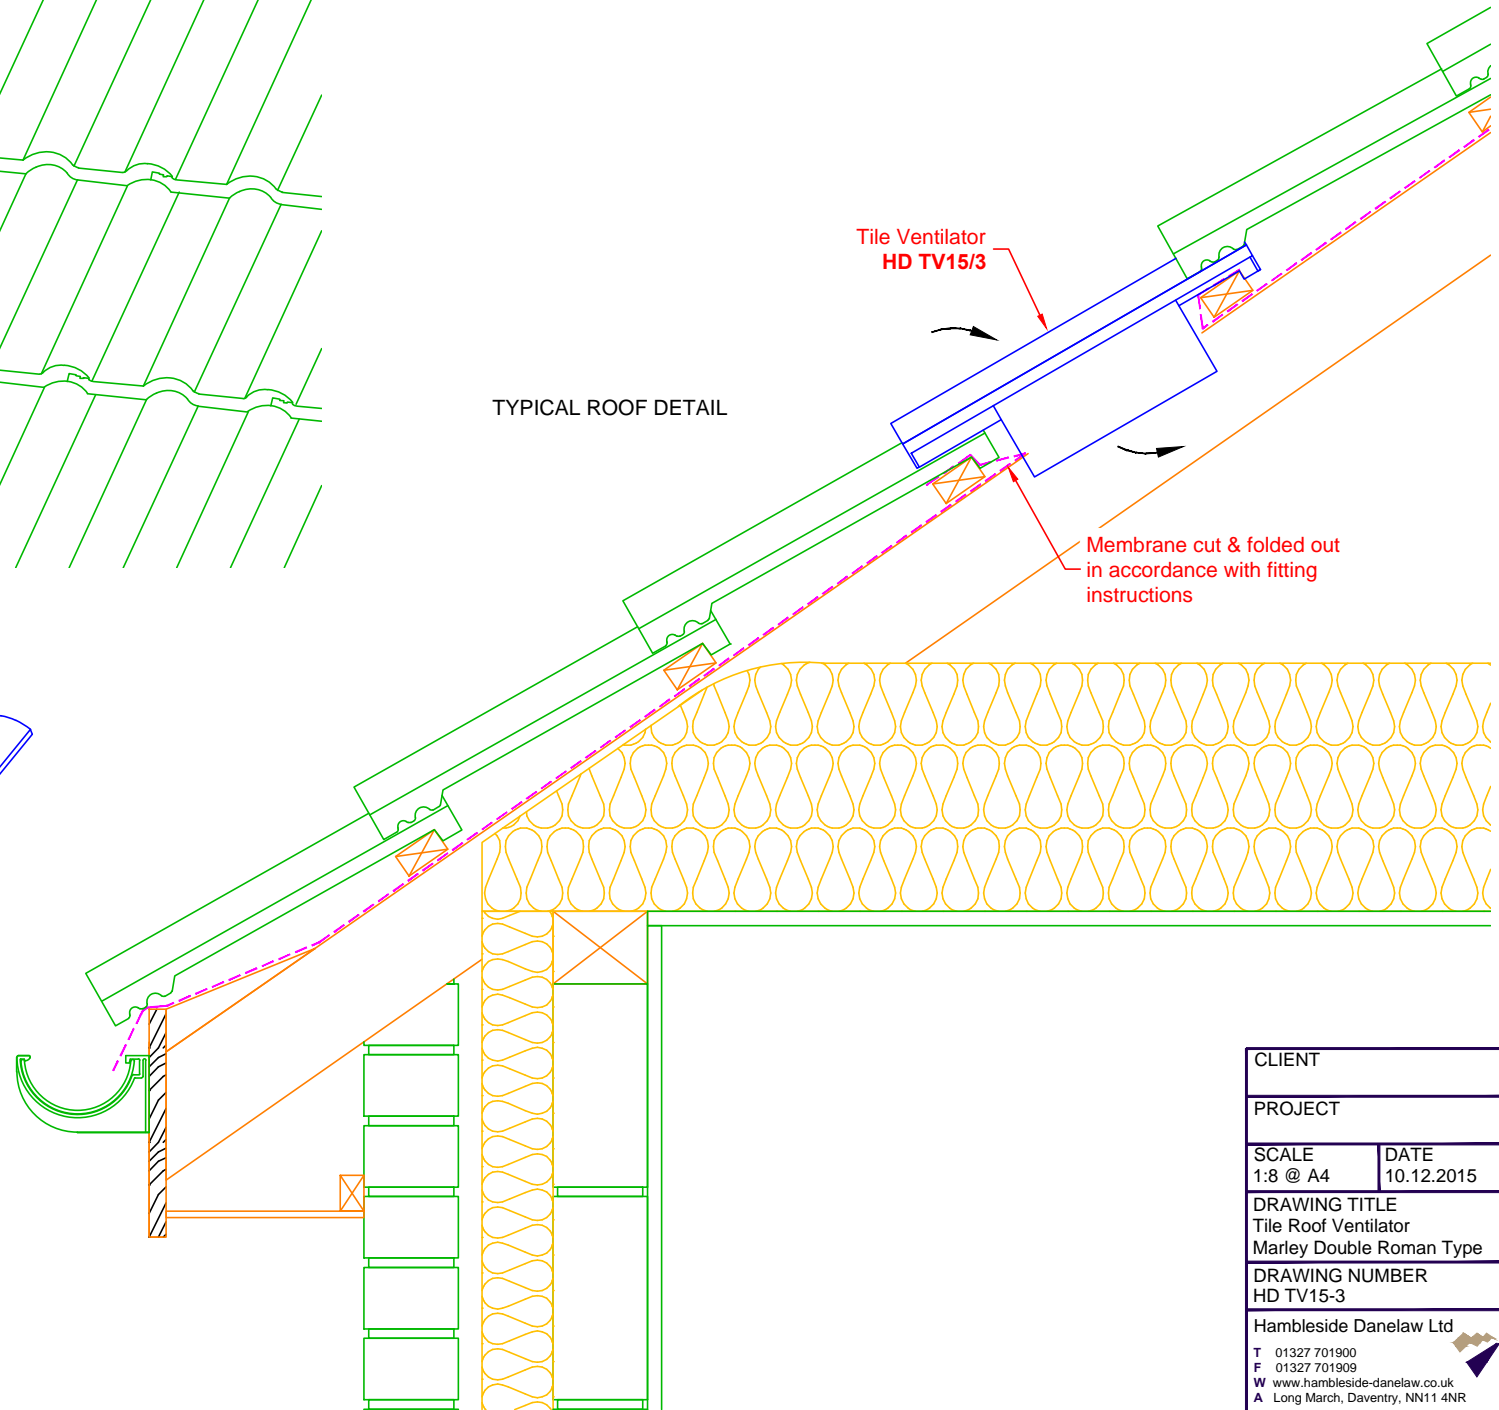

TYPICAL ROOF DETAIL

**HD TV15/3**

Tile roof ventilator for use with:

- Marley Double Roman Type
- Redland Double Roman Type
- Russell Double Roman Type
- Sandtoft Double Roman Type
- Lagan Double Roll Type

Airflow: 15,000mm<sup>2</sup>

CLIENT	
PROJECT	
SCALE 1:8 @ A4	DATE 10.12.2015
DRAWING TITLE Tile Roof Ventilator Marley Double Roman Type	
DRAWING NUMBER HD TV15-3	
Hambleside Danelaw Ltd	
T 01327 701900	
F 01327 701909	
W www.hambleside-danelaw.co.uk	
A Long March, Daventry, NN11 4NR	