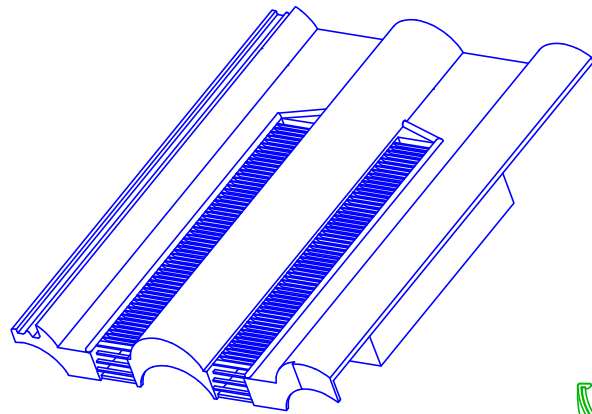

TYPICAL ROOF DETAIL

**HD TV15/3**

Tile roof ventilator for use with:

- Marley Double Roman Type
- Redland Double Roman Type
- Russell Double Roman Type
- Sandtoft Double Roman Type
- Lagan Double Roll Type

Airflow: 15,000mm<sup>2</sup>

CLIENT	
PROJECT	
SCALE 1:8 @ A4	DATE 10.12.2015
DRAWING TITLE Tile Roof Ventilator Marley Double Roman Type	
DRAWING NUMBER HD TV15-3	
Hambleside Danelaw Ltd	
T 01327 701900	
F 01327 701909	
W www.hambleside-danelaw.co.uk	
A Long March, Daventry, NN11 4NR	