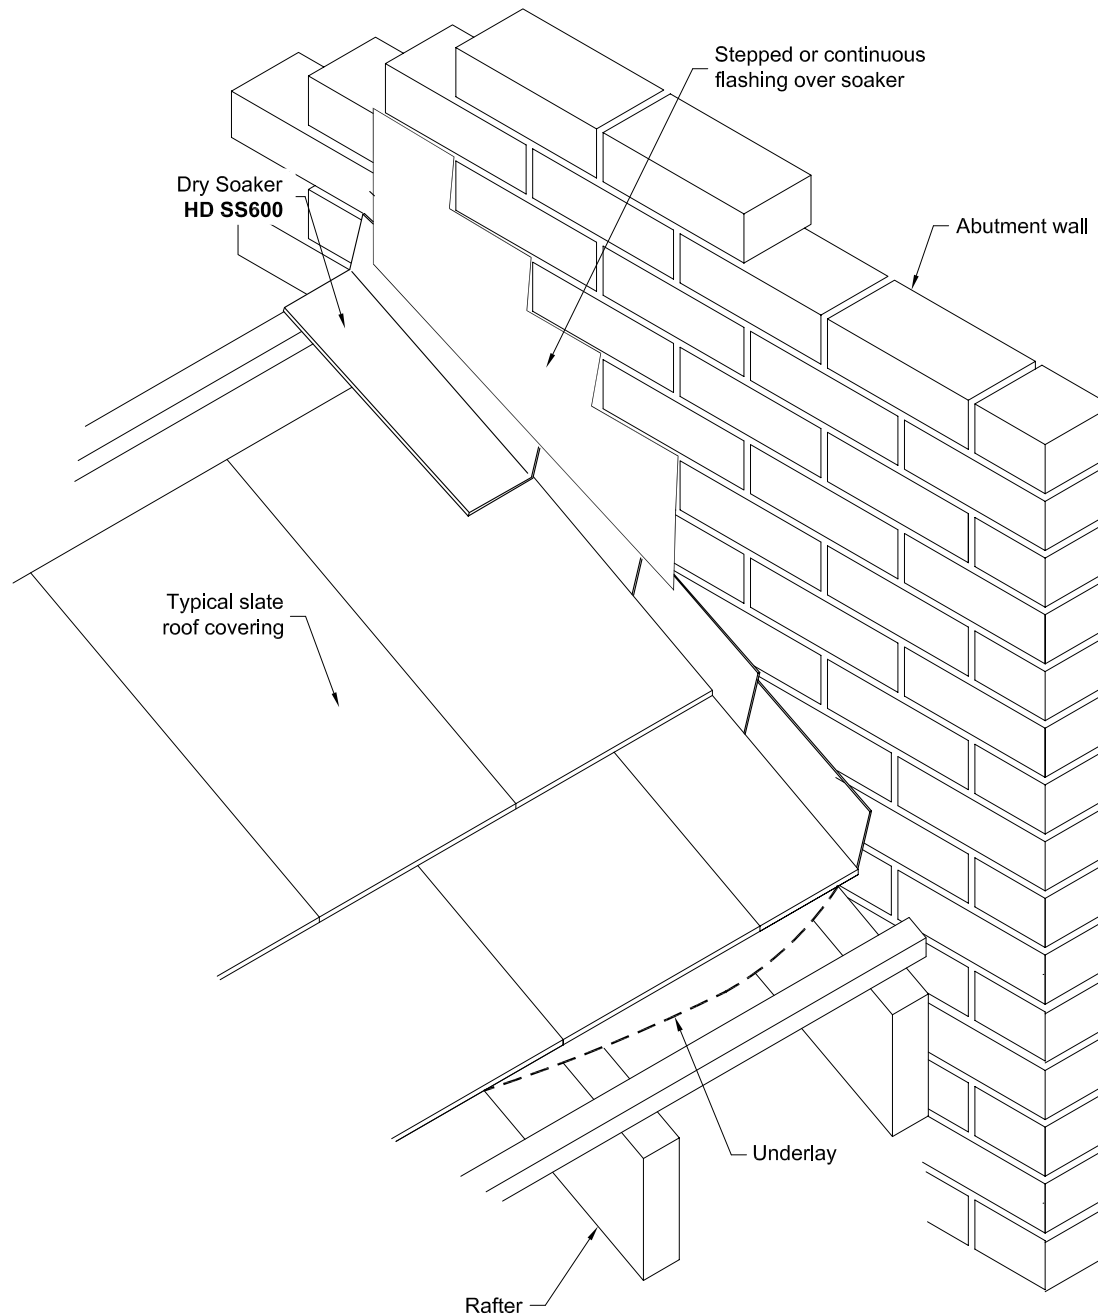

HD SS600

Lightweight high density polypropylene dry soaker suitable for use with 500x250 and 600x300mm slates. Available in Black

H:85 x W:100 x L:380mm

CLIENT	
PROJECT	
SCALE NTS	DATE 17.05.2013
DRAWING TITLE Dry Soaker For use with 600x300mm Slates	
DRAWING NUMBER HD SS600	
HambleSide Danelaw Ltd	
T 01327 701900	
F 01327 701909	
W www.hambleSide-danelaw.co.uk	
A Long March, Daventry, NN11 4NR	