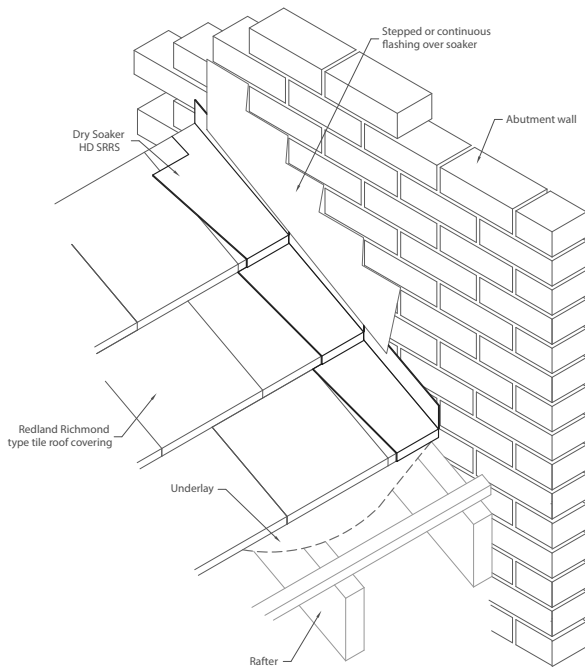

#### HD SRRS

A lightweight polypropylene dry soaker suitable for use with Marley Edgemere type tiles. Left or Right handed.

H75 x W180 x L430mm

**HD SRRS/R-** Right Handed  
**HD SRRS/L-** Left Handed

|                             |                                |
|-----------------------------|--------------------------------|
| CLIENT                      |                                |
| PROJECT                     |                                |
| SCALE                       | DATE                           |
| NTS                         | 15.05.2013                     |
| DRAWING TITLE               |                                |
| Dry Soaker                  |                                |
| Redland Richmond Type Tiles |                                |
| DRAWING NUMBER              |                                |
| HD SRRS                     |                                |
| Hambleside Danelaw Ltd      |                                |
| T                           | 01327 791900                   |
| F                           | 01327 791909                   |
| W                           | www.hambleside-danelaw.co.uk   |
| A                           | Long March, Daventry, NN11 4NR |