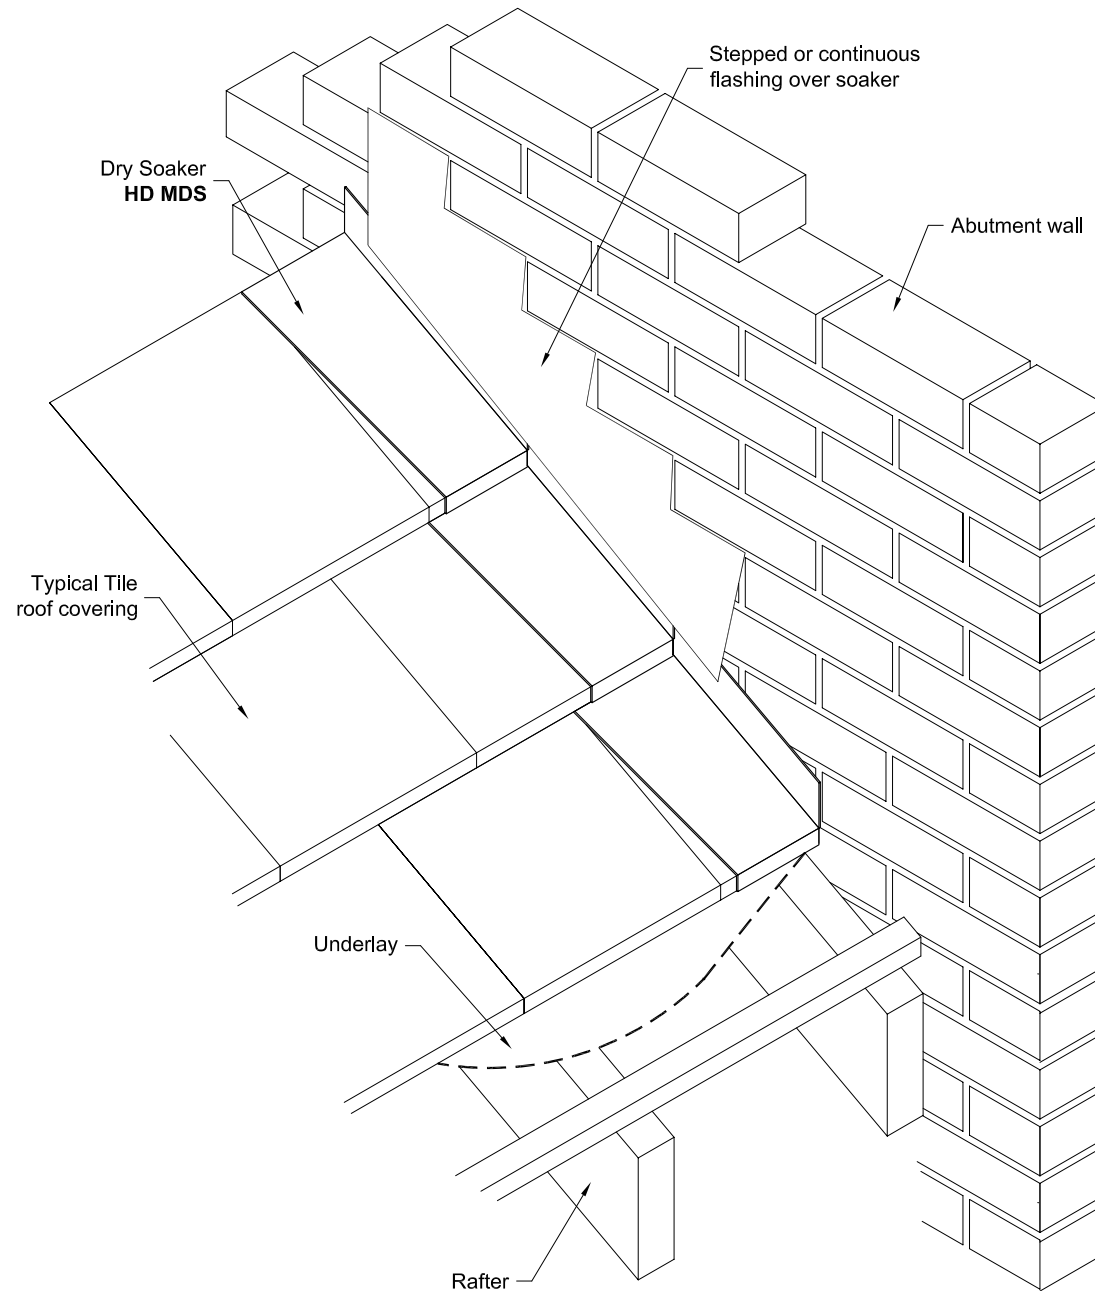

HD MDS

A lightweight polypropylene dry soaker suitable for use with Marley Modern type interlocking flat concrete tiles. Left or right handed.

H75 x W185 x L430mm

HD MDS/R - Right Handed

HD MDS/L - Left Handed

CLIENT	
PROJECT	
SCALE NTS	DATE 15.05.2013
DRAWING TITLE Dry Soaker Marley Modern Type Tiles	
DRAWING NUMBER HD MDS	
HambleSide Danelaw Ltd	
T 01327 701900	
F 01327 701909	
W www.hambleSide-danelaw.co.uk	
A Long March, Daventry, NN11 4NR	