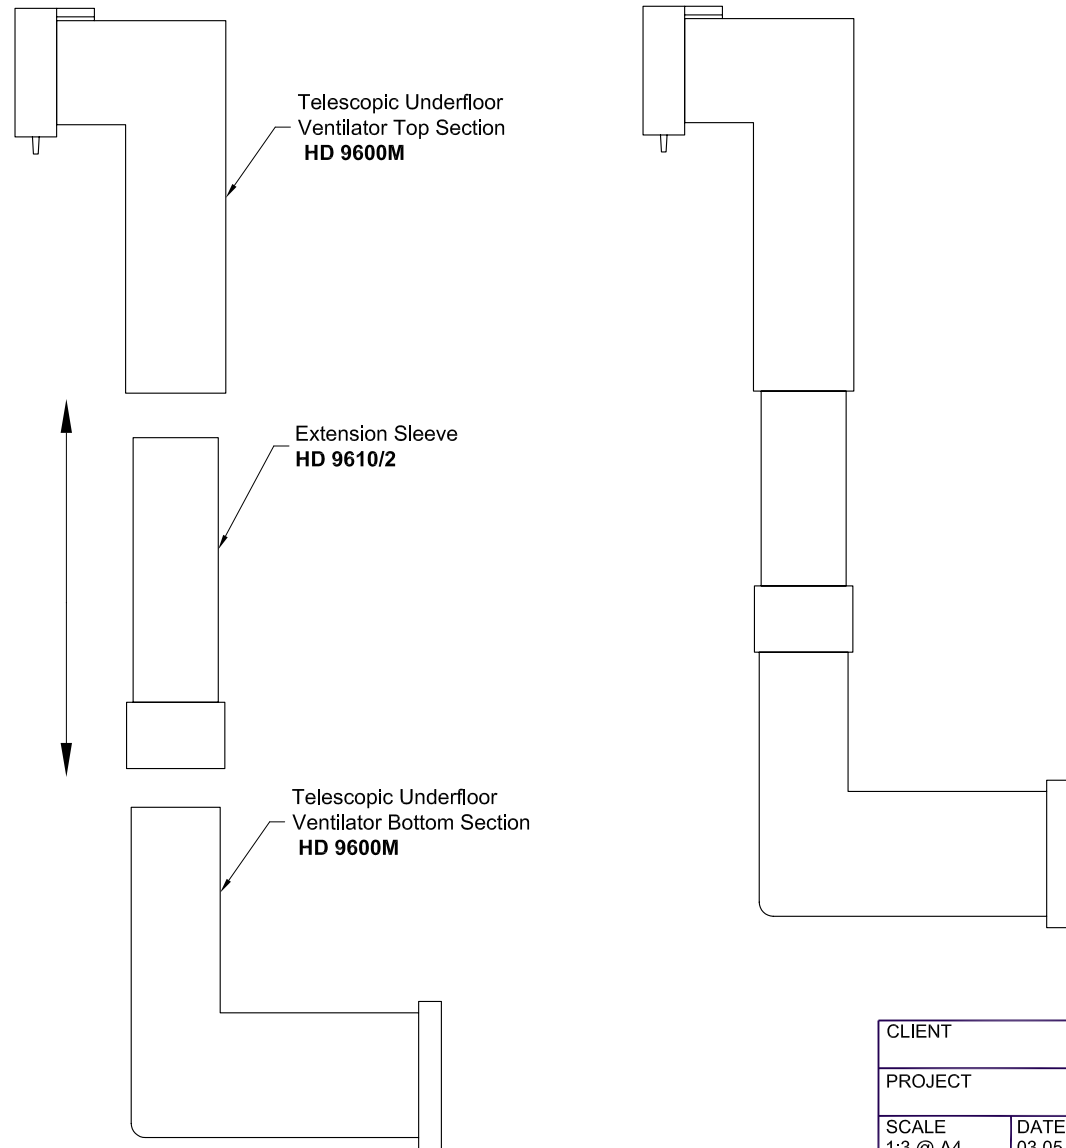

**HD 9610/2**

A two course vertical extension sleeve for the HD 9600M. Can be used in multiples to achieve desired height.

CLIENT	
PROJECT	
SCALE 1:3 @ A4	DATE 03.05.2013
DRAWING TITLE Underfloor Ventilator Vertical Extension Sleeve	
DRAWING NUMBER HD 9610/2	
Hambleside Danelaw Ltd	
T 01327 701900	
F 01327 701909	
W www.hambleside-danelaw.co.uk	
A Long March, Daventry, NN11 4NR	