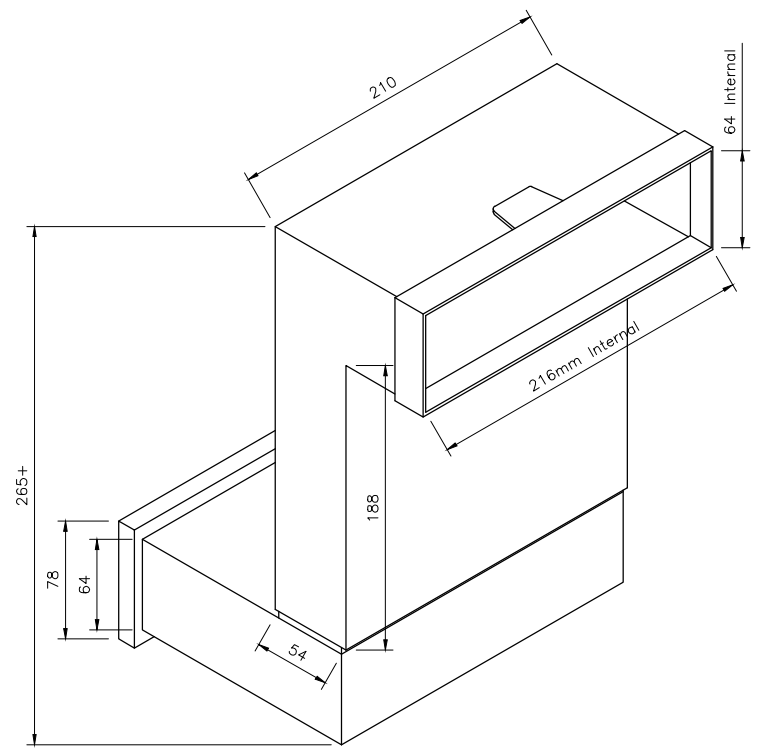

DRAWING TITLE		
Telescopic Underfloor Ventilator		
PROJECT		
NA		
CLIENT		
HDL		
DRAWN	DATE	SHEET
SG	05.09.2014	01
SCALE	PAPER SIZE	REVISION
1:5	A4	NA
DRAWING NO		
HD 9600M		
Hambleside Danelaw Ltd		
T 01327 701900		
F 01327 701909		
www.hambleside-danelaw.co.uk		
- All dimensions are in millimetres unless otherwise stated - All dimensions to be checked on site - Do not scale		
© Hambleside Danelaw Ltd, own the copyright of this document which is supplied in confidence, this document must not be used for any other purpose other than that it is supplied for.		

HD 9600M
 Telescopic underfloor ventilator - 3 to 5 course height adjustment. Airflow area in excess of 7,000mm² per unit. Also available with factory fitted internal vermin screen: HD 9600B

DRAWING TITLE		
Telescopic Underfloor Ventilator		
PROJECT		
NA		
CLIENT		
HDL		
DRAWN	DATE	SHEET
SG	05.09.2014	02
SCALE	PAPER SIZE	REVISION
NTS	A4	NA
DRAWING NO		
HD 9600M		
Hambleside Danelaw Ltd		
T 01327 701900		
F 01327 701909		
www.hambleside-danelaw.co.uk		
- All dimensions are in millimetres unless otherwise stated		
- All dimensions to be checked on site		
- Do not scale		
© Hambleside Danelaw Ltd, own the copyright of this document which is supplied in confidence, this document must not be used for any other purpose other than that it is supplied for.		