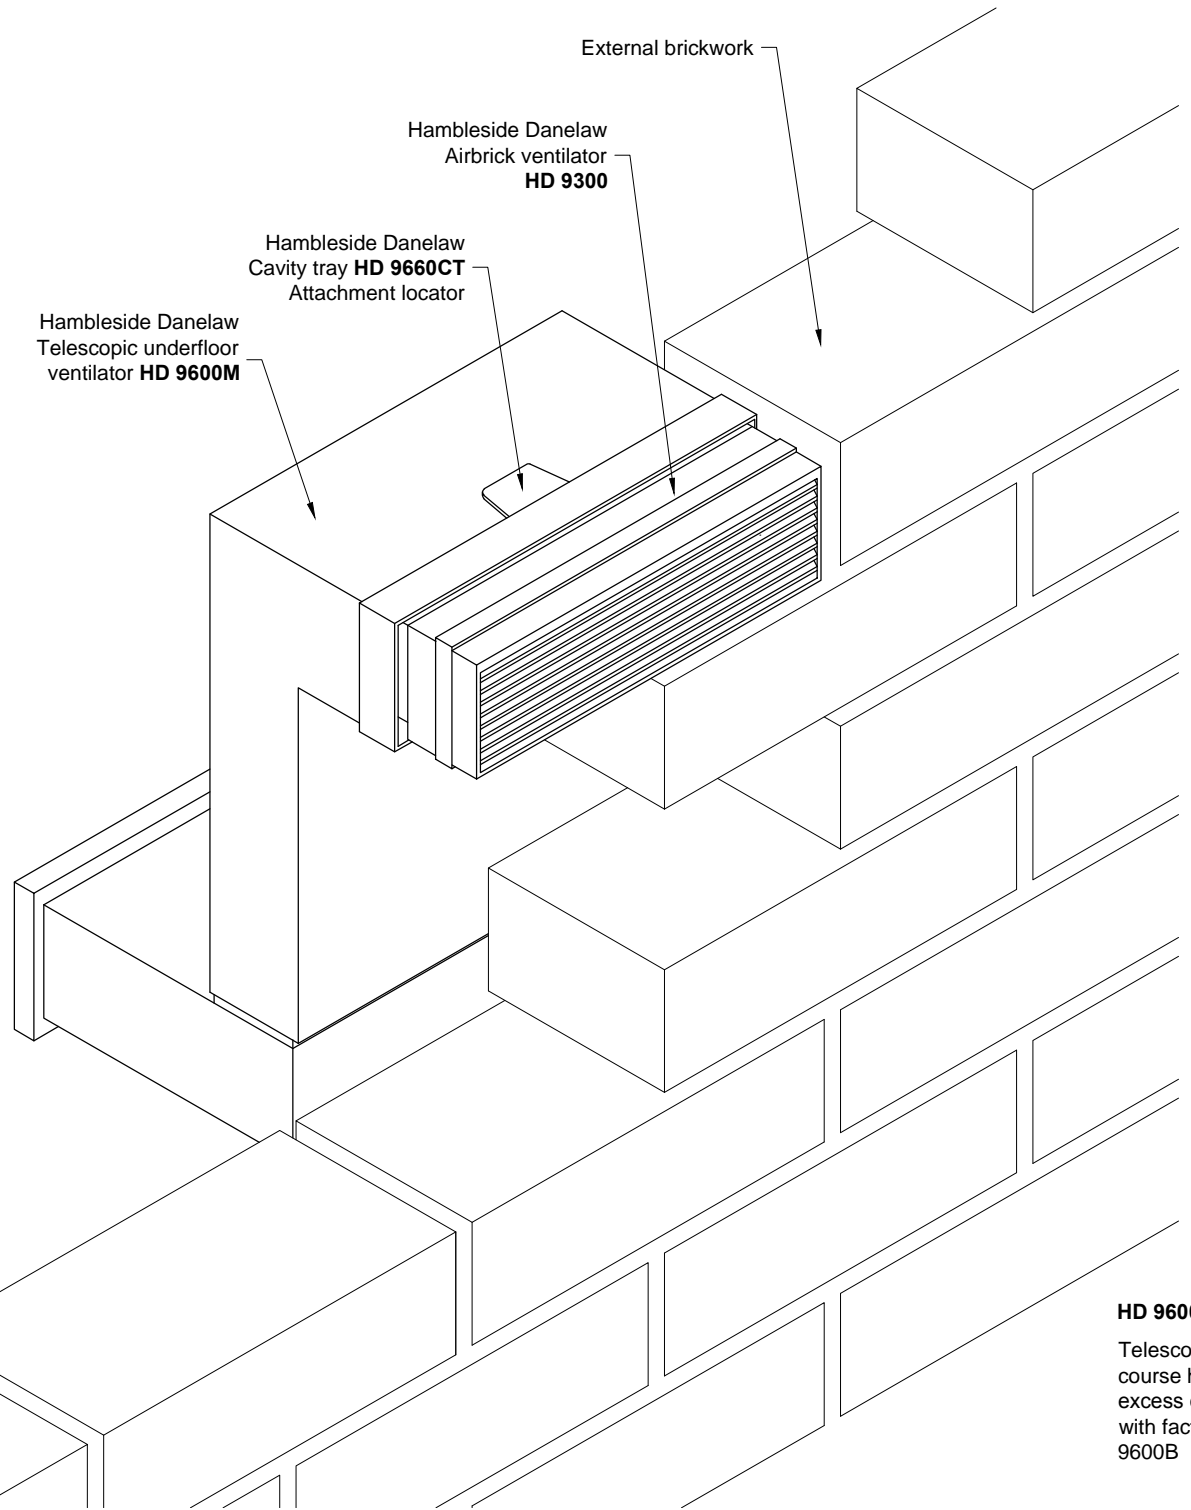

DRAWING TITLE		
Telescopic Underfloor Ventilator		
PROJECT		
NA		
CLIENT		
HDL		
DRAWN	DATE	SHEET
SG	05.09.2014	01
SCALE	PAPER SIZE	REVISION
1:5	A4	NA
DRAWING NO		
HD 9600M		
Hambleside Danelaw Ltd		
T 01327 701900		
F 01327 701909		
www.hambleside-danelaw.co.uk		
- All dimensions are in millimetres unless otherwise stated - All dimensions to be checked on site - Do not scale		
© Hambleside Danelaw Ltd, own the copyright of this document which is supplied in confidence, this document must not be used for any other purpose other than that it is supplied for.		

HD 9600M
 Telescopic underfloor ventilator - 3 to 5 course height adjustment. Airflow area in excess of 7,000mm² per unit. Also available with factory fitted internal vermin screen: HD 9600B

DRAWING TITLE		
Telescopic Underfloor Ventilator		
PROJECT		
NA		
CLIENT		
HDL		
DRAWN	DATE	SHEET
SG	05.09.2014	02
SCALE	PAPER SIZE	REVISION
NTS	A4	NA
DRAWING NO		
HD 9600M		
Hambleside Danelaw Ltd		
T 01327 701900		
F 01327 701909		
www.hambleside-danelaw.co.uk		
- All dimensions are in millimetres unless otherwise stated		
- All dimensions to be checked on site		
- Do not scale		
© Hambleside Danelaw Ltd, own the copyright of this document which is supplied in confidence, this document must not be used for any other purpose other than that it is supplied for.		