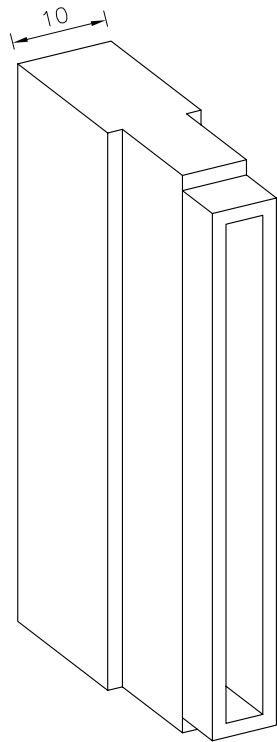

Perp Weep Extension
HD 9200

HD 9200

Perp weep extension clips into the perp weep **HD 9100** singularly or in multiples to accomodate differing thicknesses of the outer leaf construction.

CLIENT	
PROJECT	
SCALE 1:1 @ A4	DATE 03.05.2013
DRAWING TITLE Perp Weep Extension	
DRAWING NUMBER HD 9200	
Hambleside Danelaw Ltd T 01327 701900 F 01327 701909 W www.hambleside-danelaw.co.uk A Long March, Daventry, NN11 4NR	