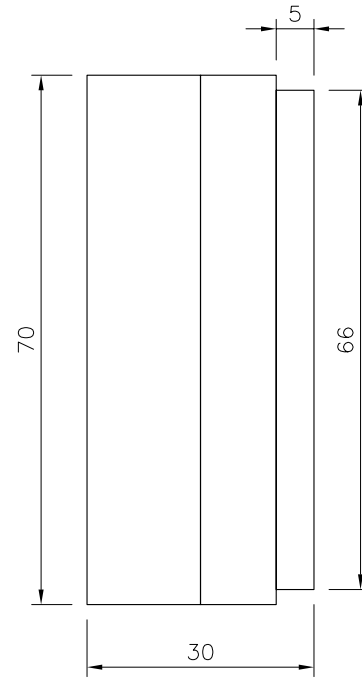

Perp Weep Extension
HD 9200

HD 9200

Perp weep extension clips into the perp weep **HD 9100** singularly or in multiples to accomodate differing thicknesses of the outer leaf construction.

CLIENT	
PROJECT	
SCALE 1:1 @ A4	DATE 03.05.2013
DRAWING TITLE Perp Weep Extension	
DRAWING NUMBER HD 9200	
Hambleside Danelaw Ltd T 01327 701900 F 01327 701909 W www.hambleside-danelaw.co.uk A Long March, Daventry, NN11 4NR	