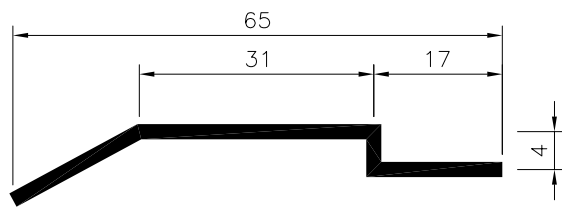

**HD8210**  
 Continuous sloping eaves soffit ventilator. Airflow: 10,000mm<sup>2</sup>  
 Length 2400mm, width 56mm

SCALE: 1:1

CLIENT	
PROJECT	
SCALE 1:6 @ A4	DATE 03.05.2013
DRAWING TITLE Sloping Soffit Strip Ventilator	
DRAWING NUMBER HD 8210	
HambleSide Danelaw Ltd	
T 01327 701900	
F 01327 701909	
W www.hambleSide-danelaw.co.uk	
A Long March, Daventry, NN11 4NR	