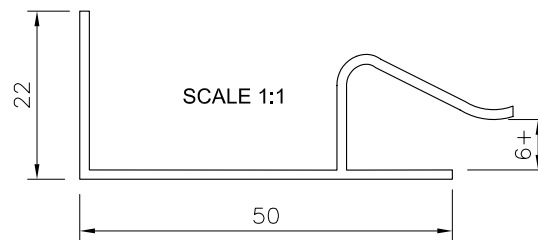

TYPICAL PITCH ROOF DETAIL

**HD 8000**  
Continuous soffit ventilator to attach and support soffit boards between 4mm and 10mm thickness.

Airflow: 10,000mm<sup>2</sup>  
Length: 2400mm, Height: 22mm, Width: 51mm

CLIENT	
PROJECT	
SCALE 1:6 @ A4	DATE 03.05.2013
DRAWING TITLE Soffit Strip Ventilator	
DRAWING NUMBER HD 8000	
HambleSide Danelaw Ltd	
T 01327 701900	
F 01327 701909	
W www.hambleSide-danelaw.co.uk	
A Long March, Daventry, NN11 4NR	