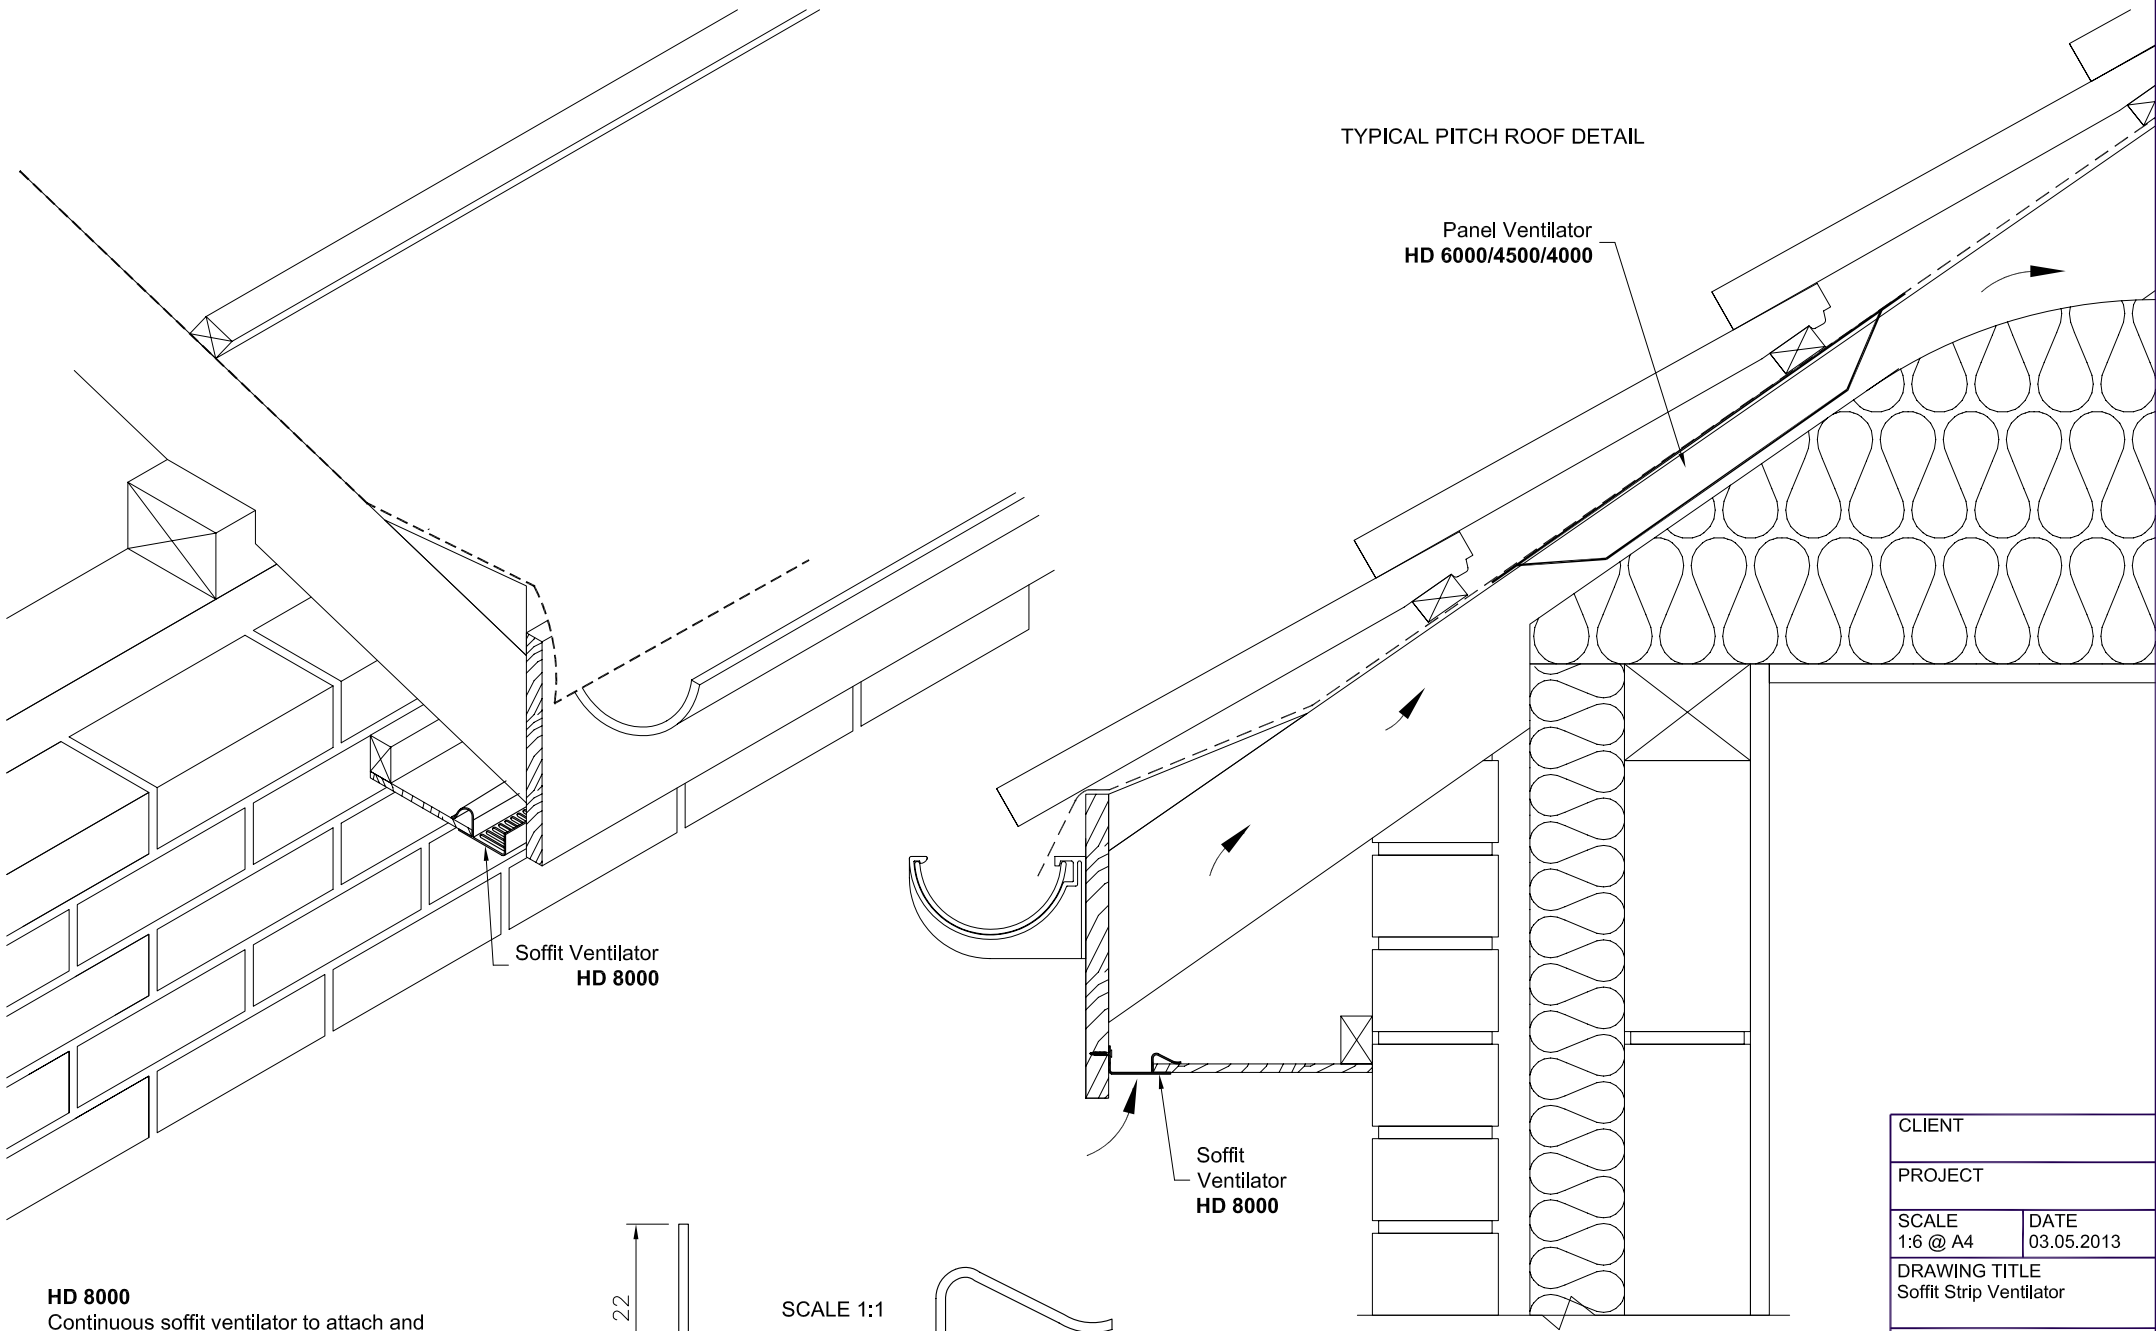

TYPICAL PITCH ROOF DETAIL

**HD 8000**  
Continuous soffit ventilator to attach and support soffit boards between 4mm and 10mm thickness.

Airflow: 10,000mm<sup>2</sup>  
Length: 2400mm, Height: 22mm, Width: 51mm

CLIENT	
PROJECT	
SCALE 1:6 @ A4	DATE 03.05.2013
DRAWING TITLE Soffit Strip Ventilator	
DRAWING NUMBER HD 8000	
HambleSide Danelaw Ltd	
T 01327 701900	
F 01327 701909	
W www.hambleSide-danelaw.co.uk	
A Long March, Daventry, NN11 4NR	